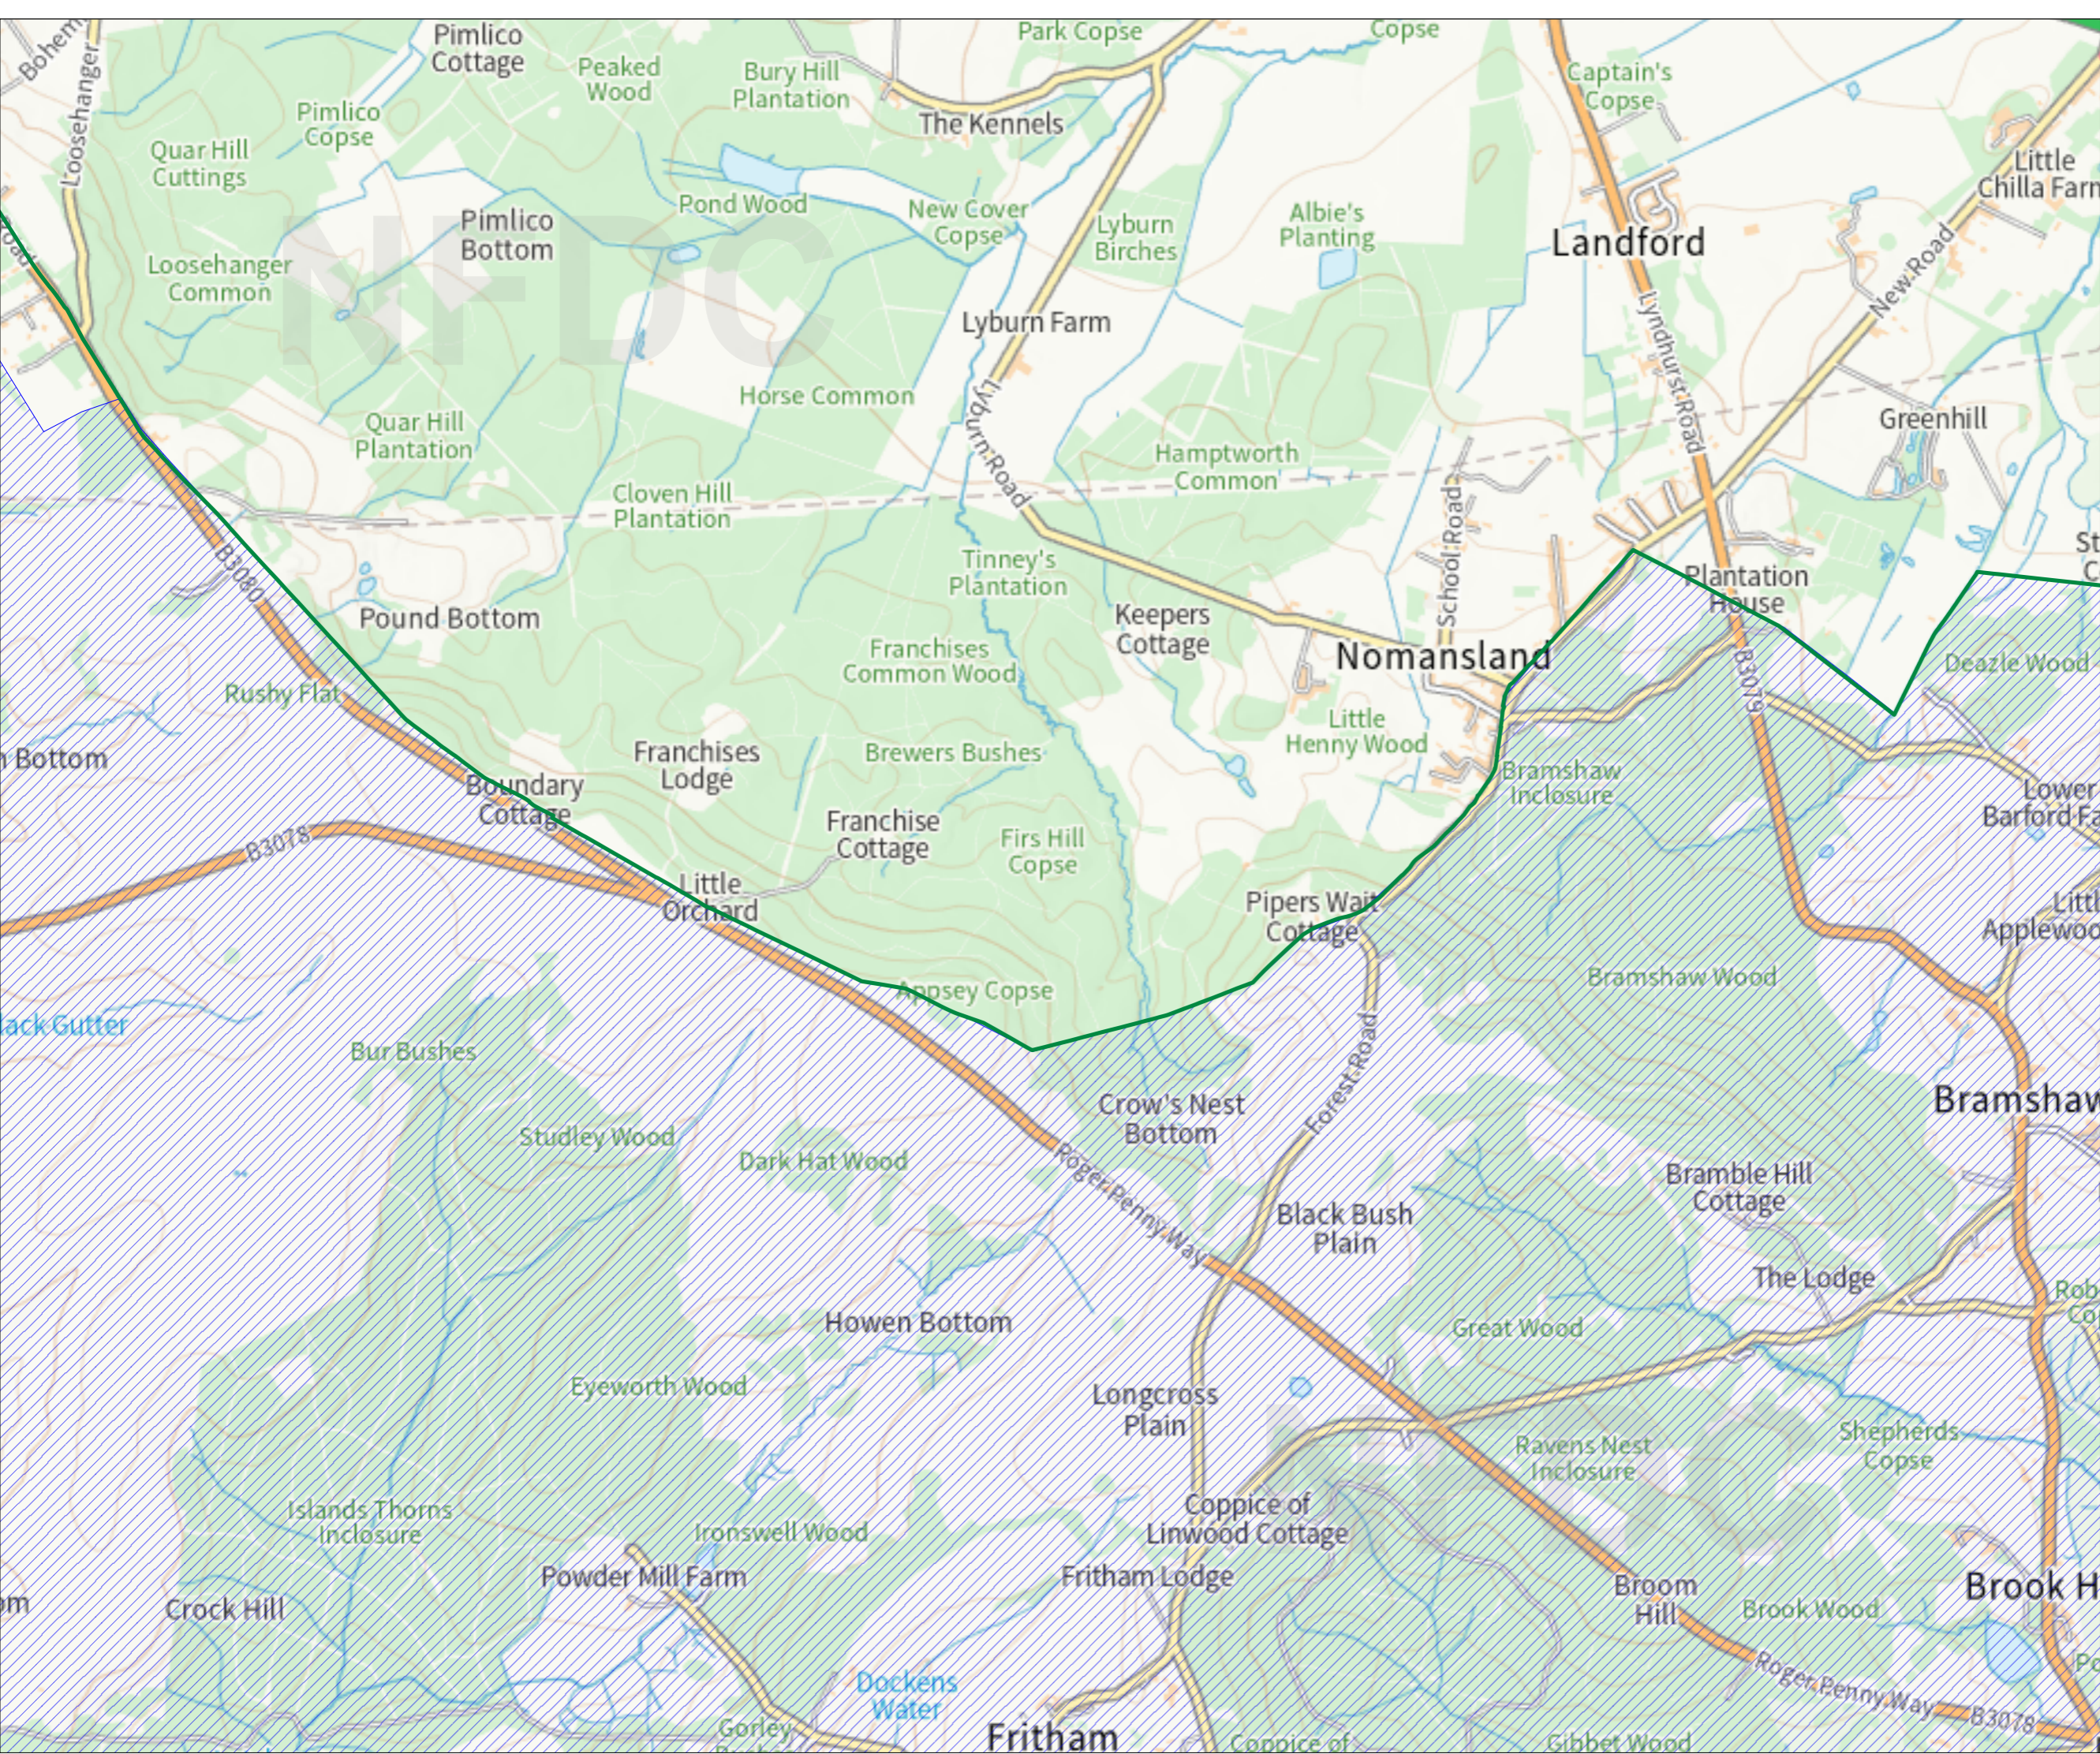

THE NEW FOREST
PUBLIC SPACES PROTECTION
ORDER 2022 (NO.2)

- Restricted Area
- District Boundary

Sheet: 2

Scale 1:20000