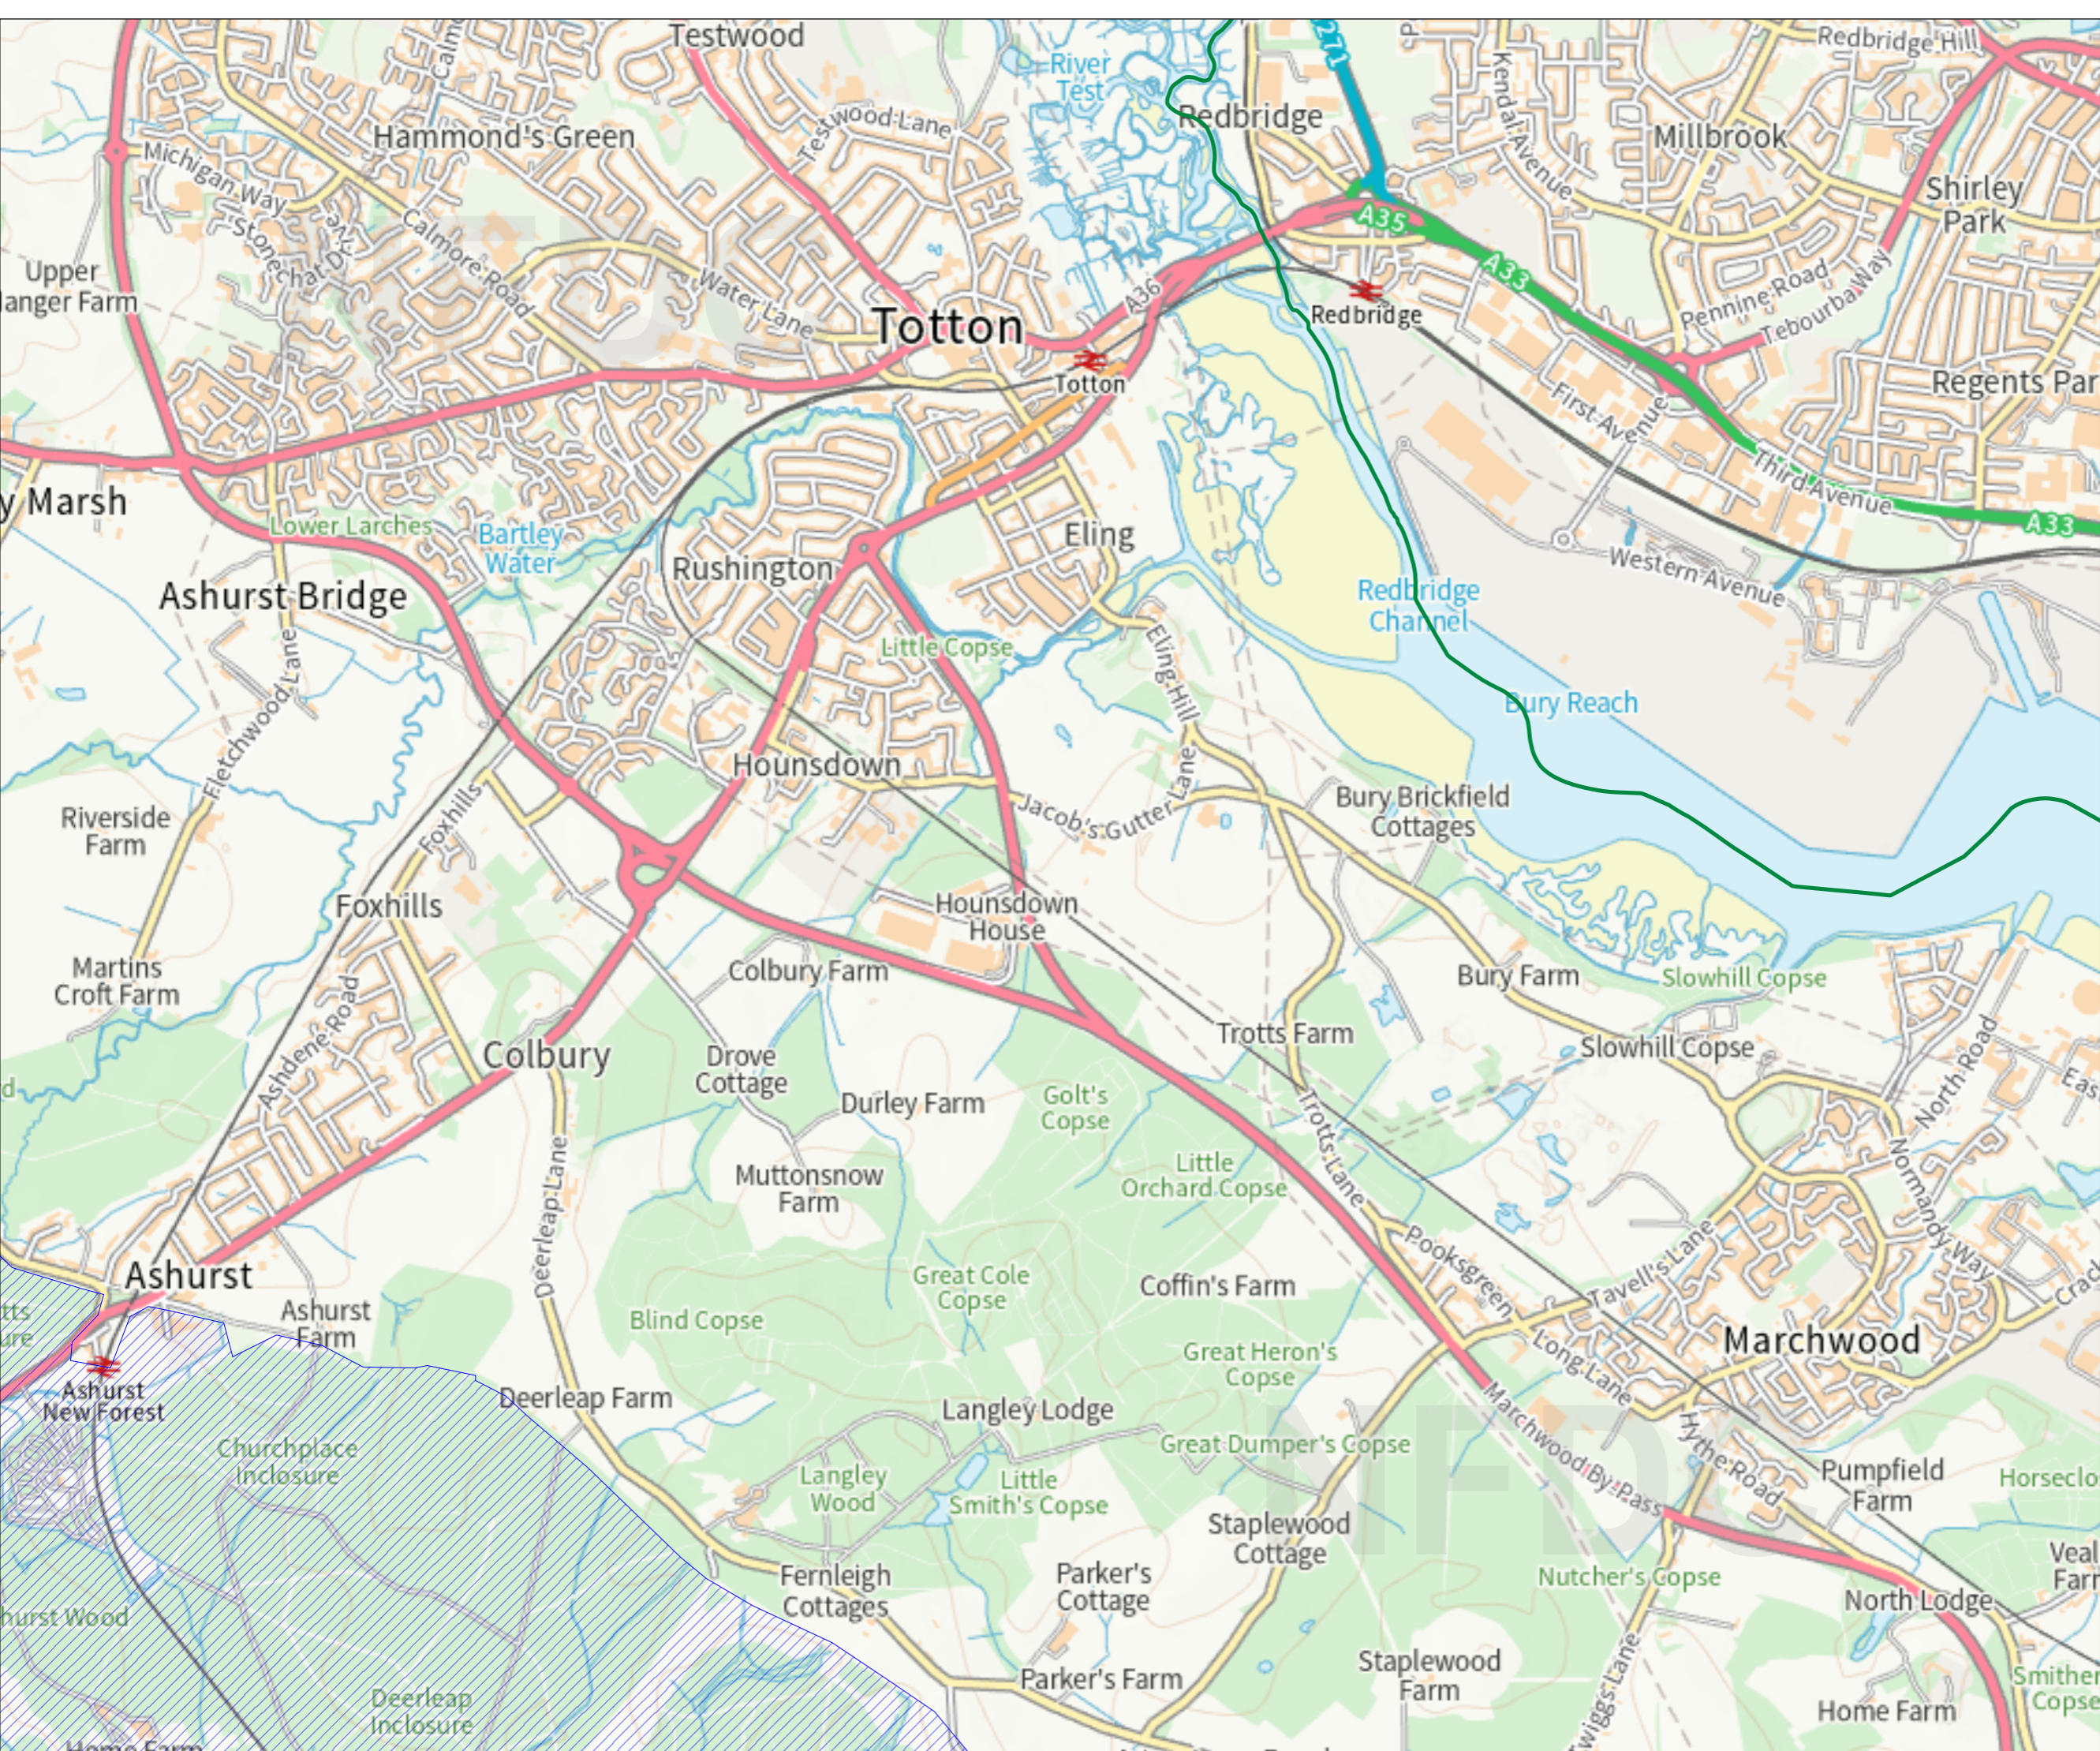

## THE NEW FOREST PUBLIC SPACES PROTECTION ORDER 2022 (NO.2)

-  Restricted Area
-  District Boundary

Sheet: 7

Scale 1:20000

© Crown copyright and database rights 2022  
Ordnance Survey 100026220