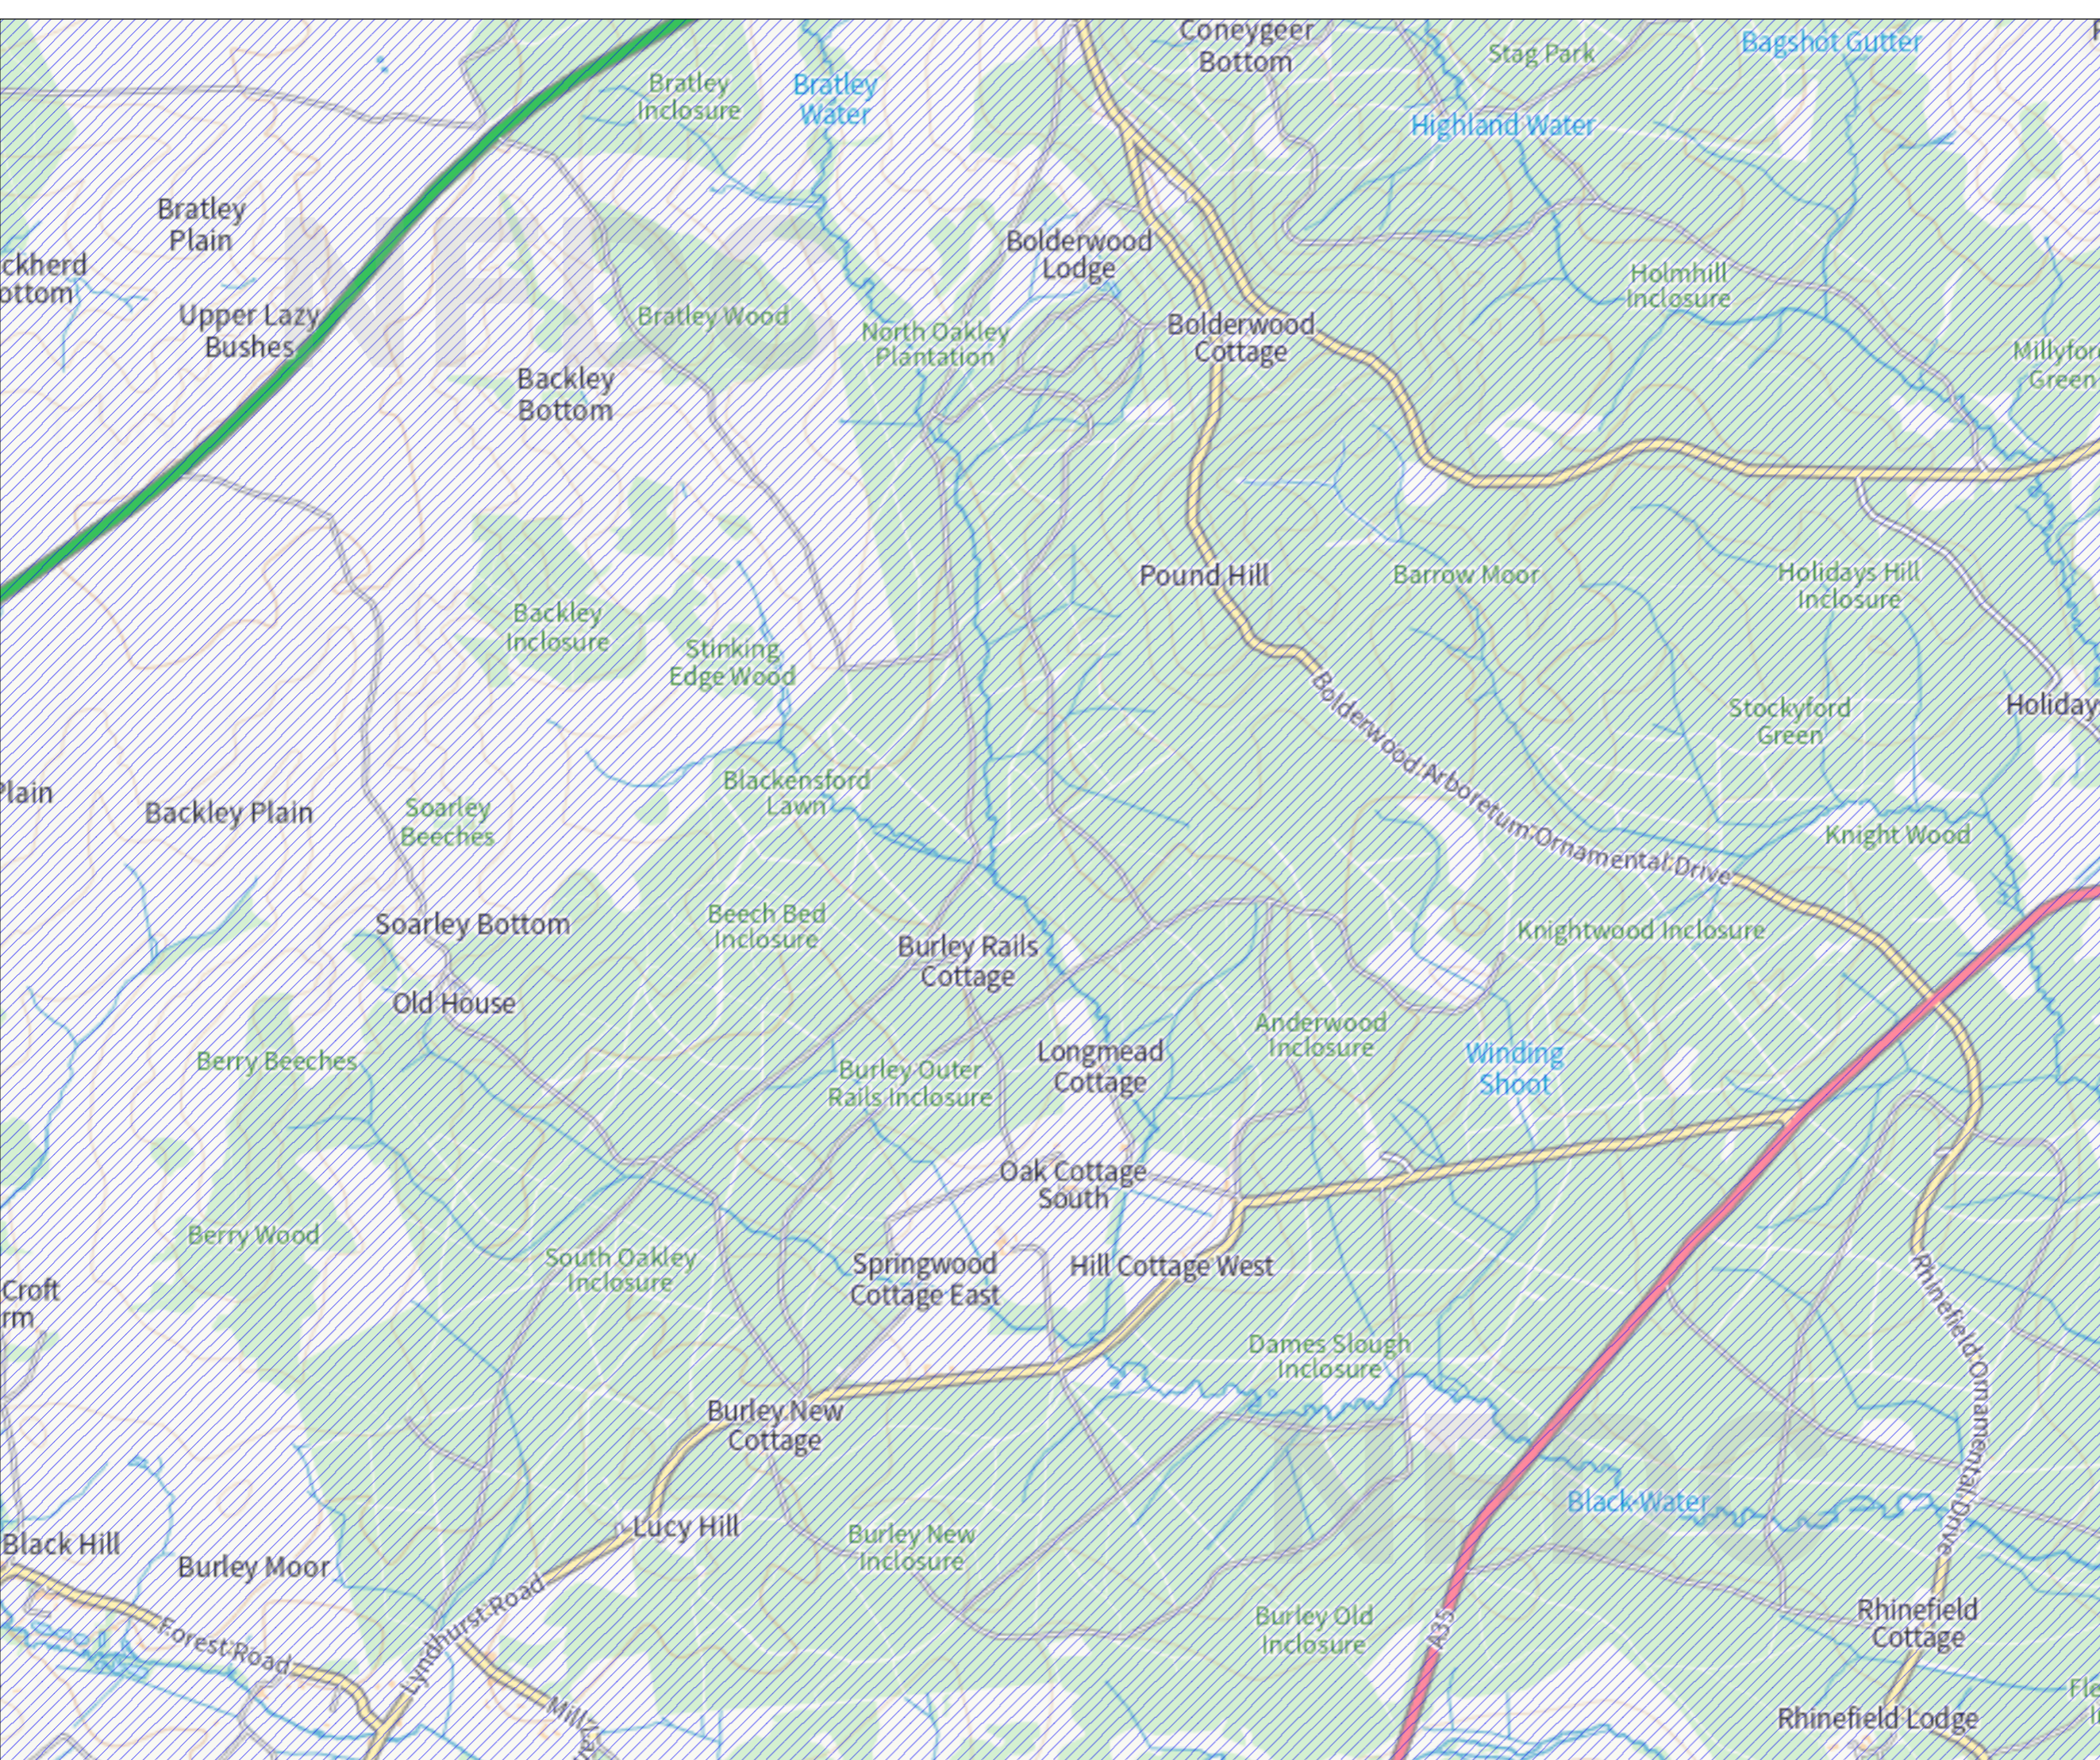

THE NEW FOREST
PUBLIC SPACES PROTECTION
ORDER 2022 (NO.2)

- Restricted Area
- District Boundary

Sheet: 9

Scale 1:20000