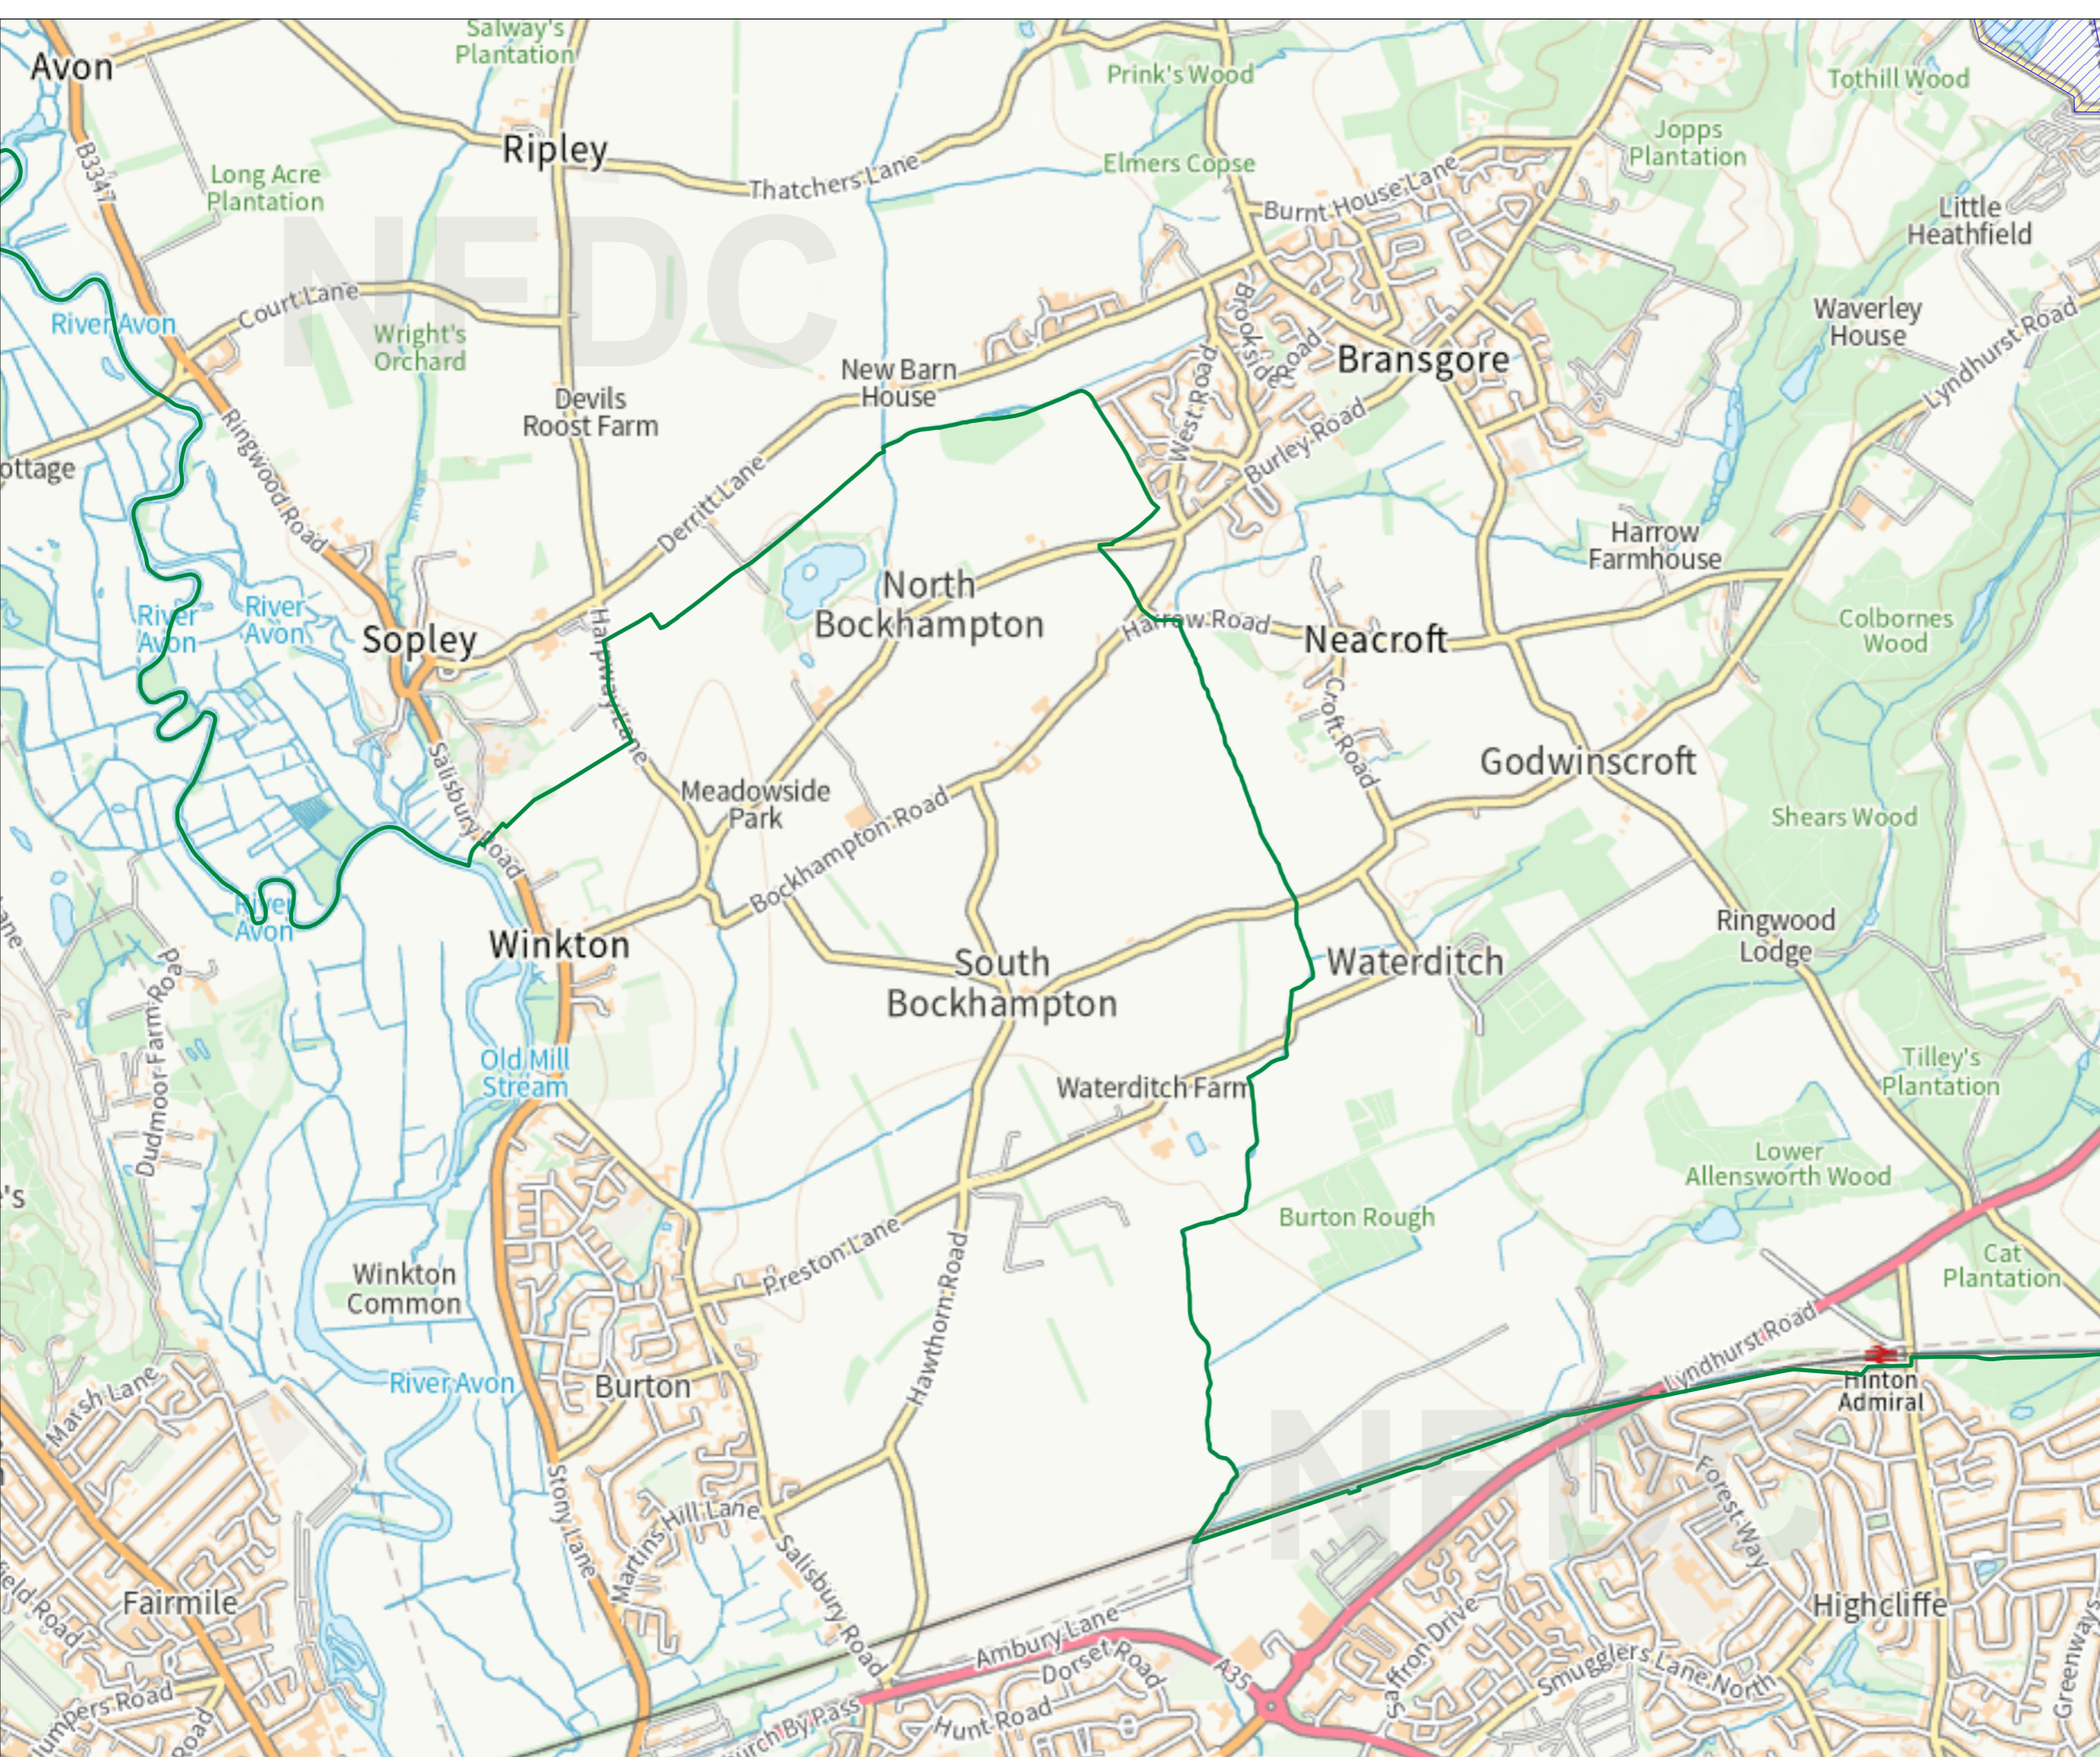

-  Restricted Area
-  District Boundary

Sheet: 17

Scale 1:20000

THE NEW FOREST  
PUBLIC SPACES PROTECTION  
ORDER 2022 (NO.2)

-  Restricted Area
-  District Boundary

Sheet: 18

Scale 1:20000

THE NEW FOREST  
PUBLIC SPACES PROTECTION  
ORDER 2022 (NO.2)