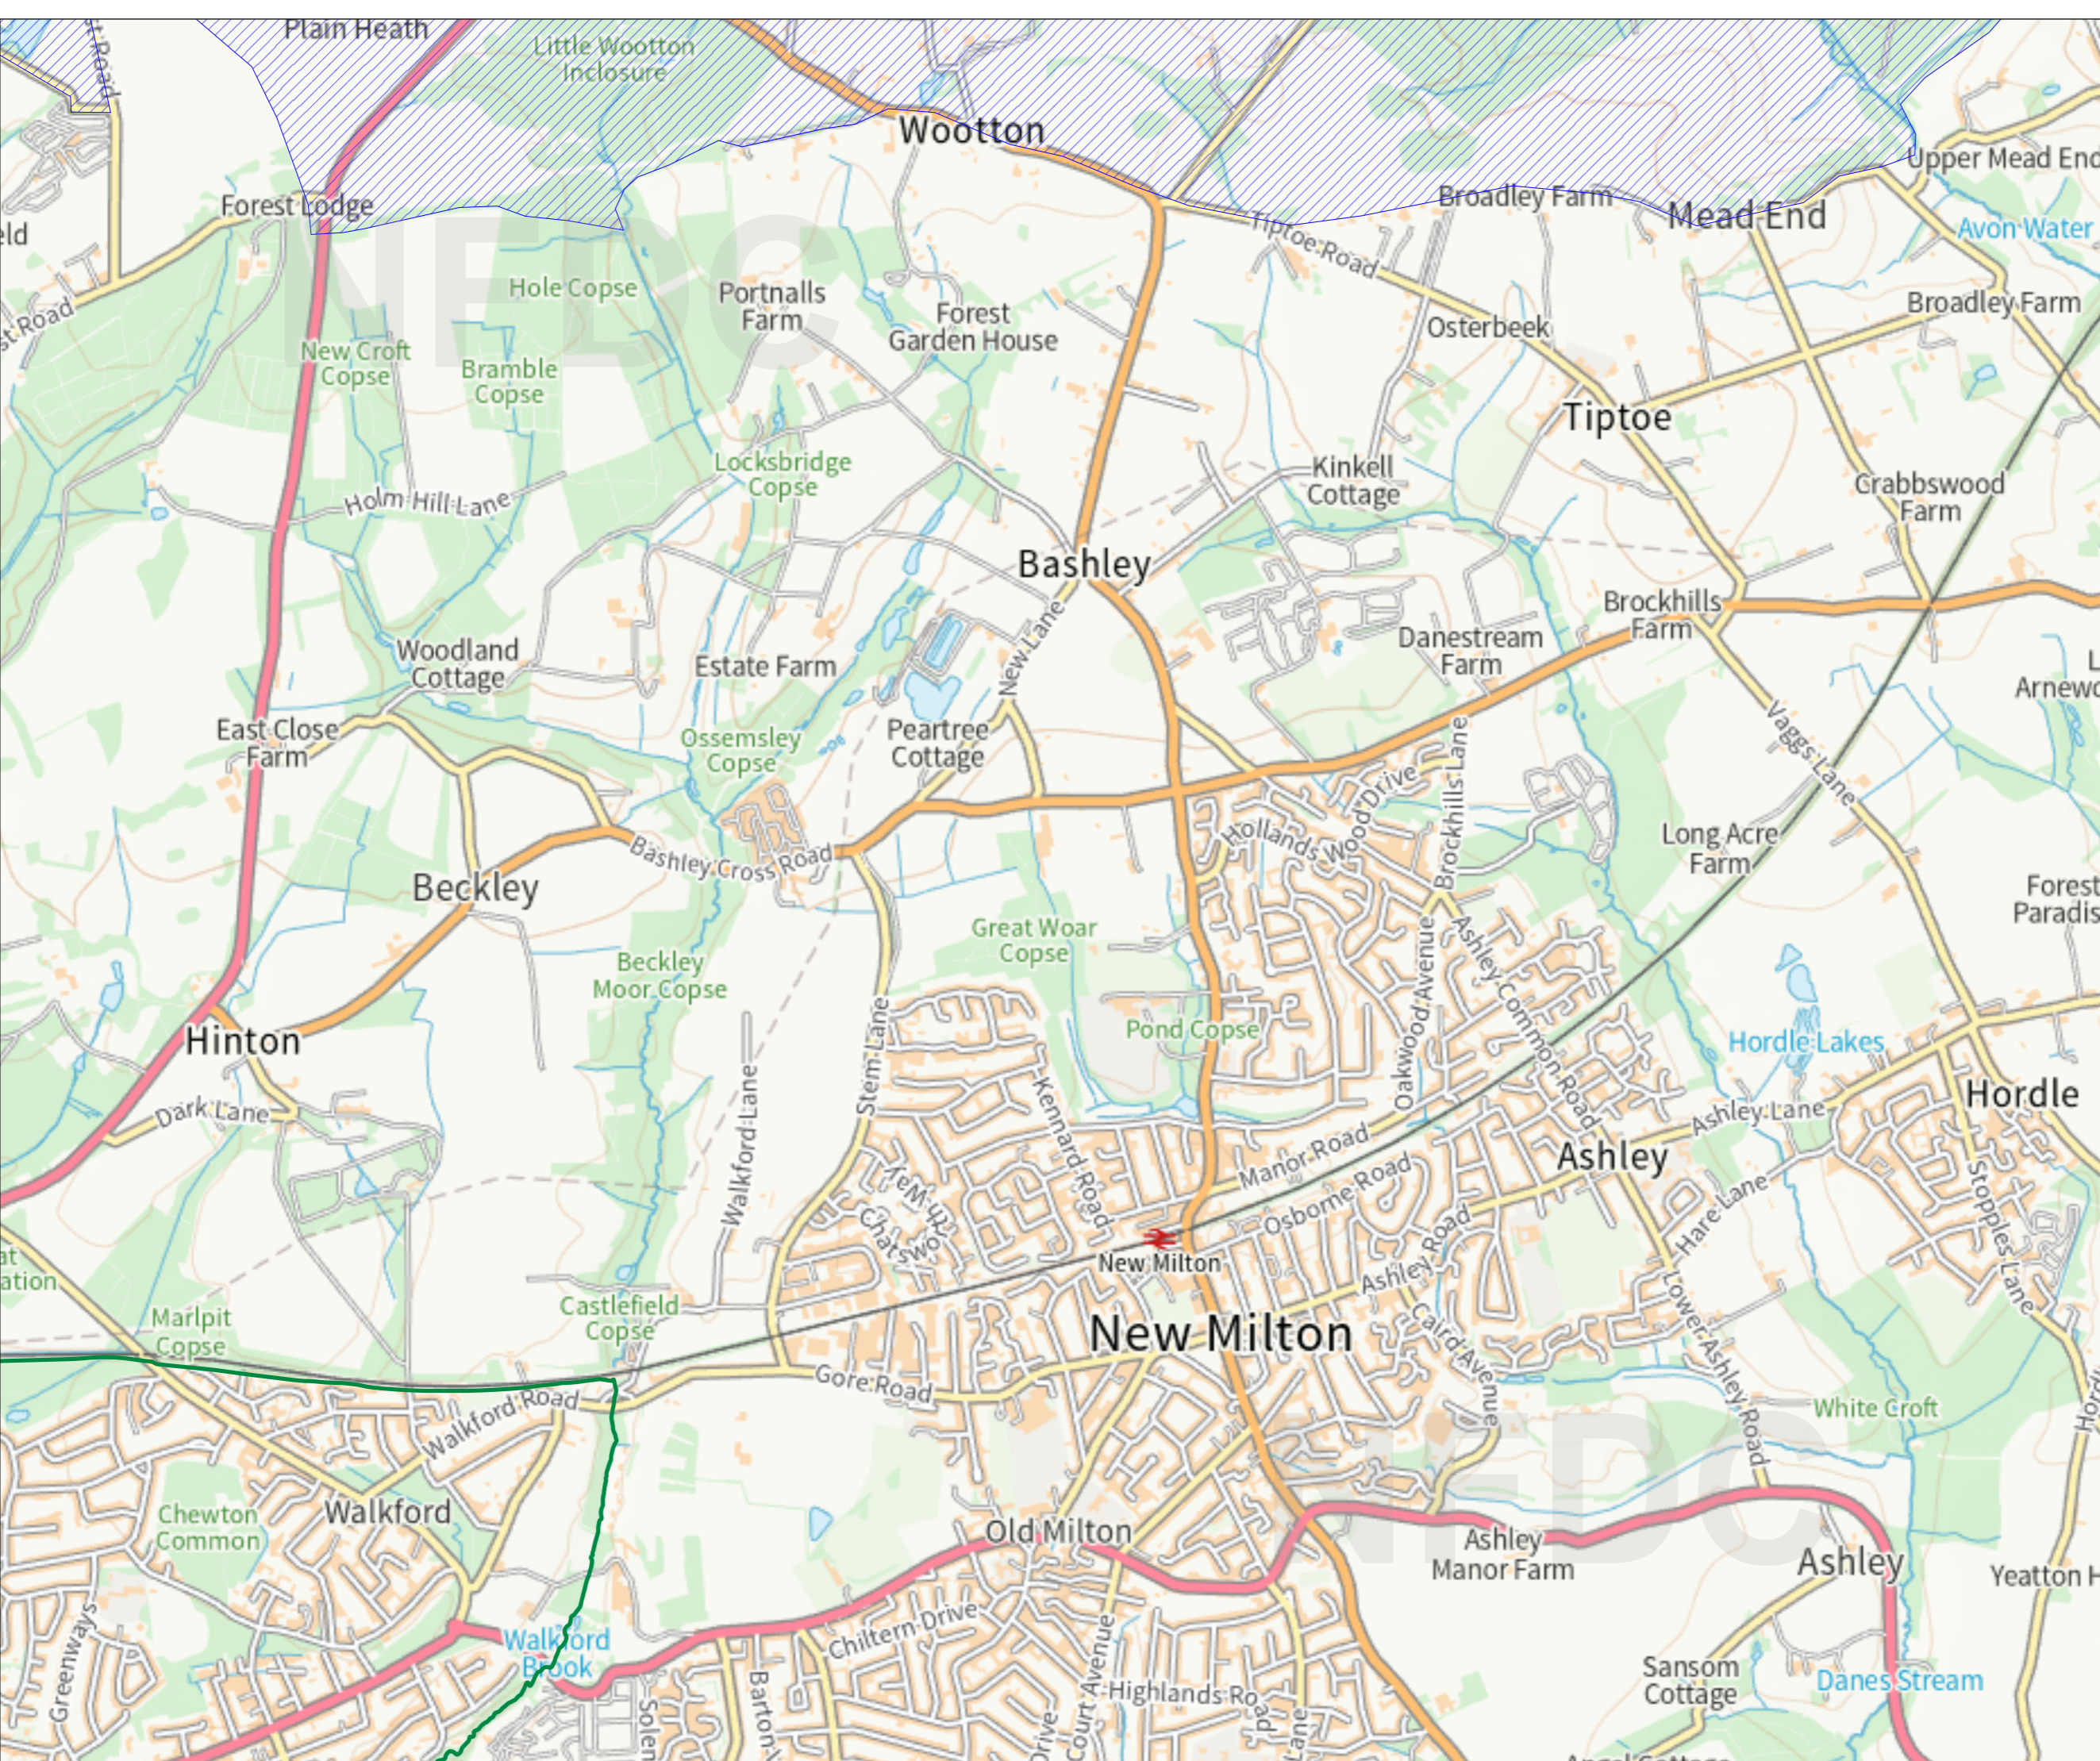

THE NEW FOREST
PUBLIC SPACES PROTECTION
ORDER 2022 (NO.2)

- Restricted Area
- District Boundary

Sheet: 19

Scale 1:20000