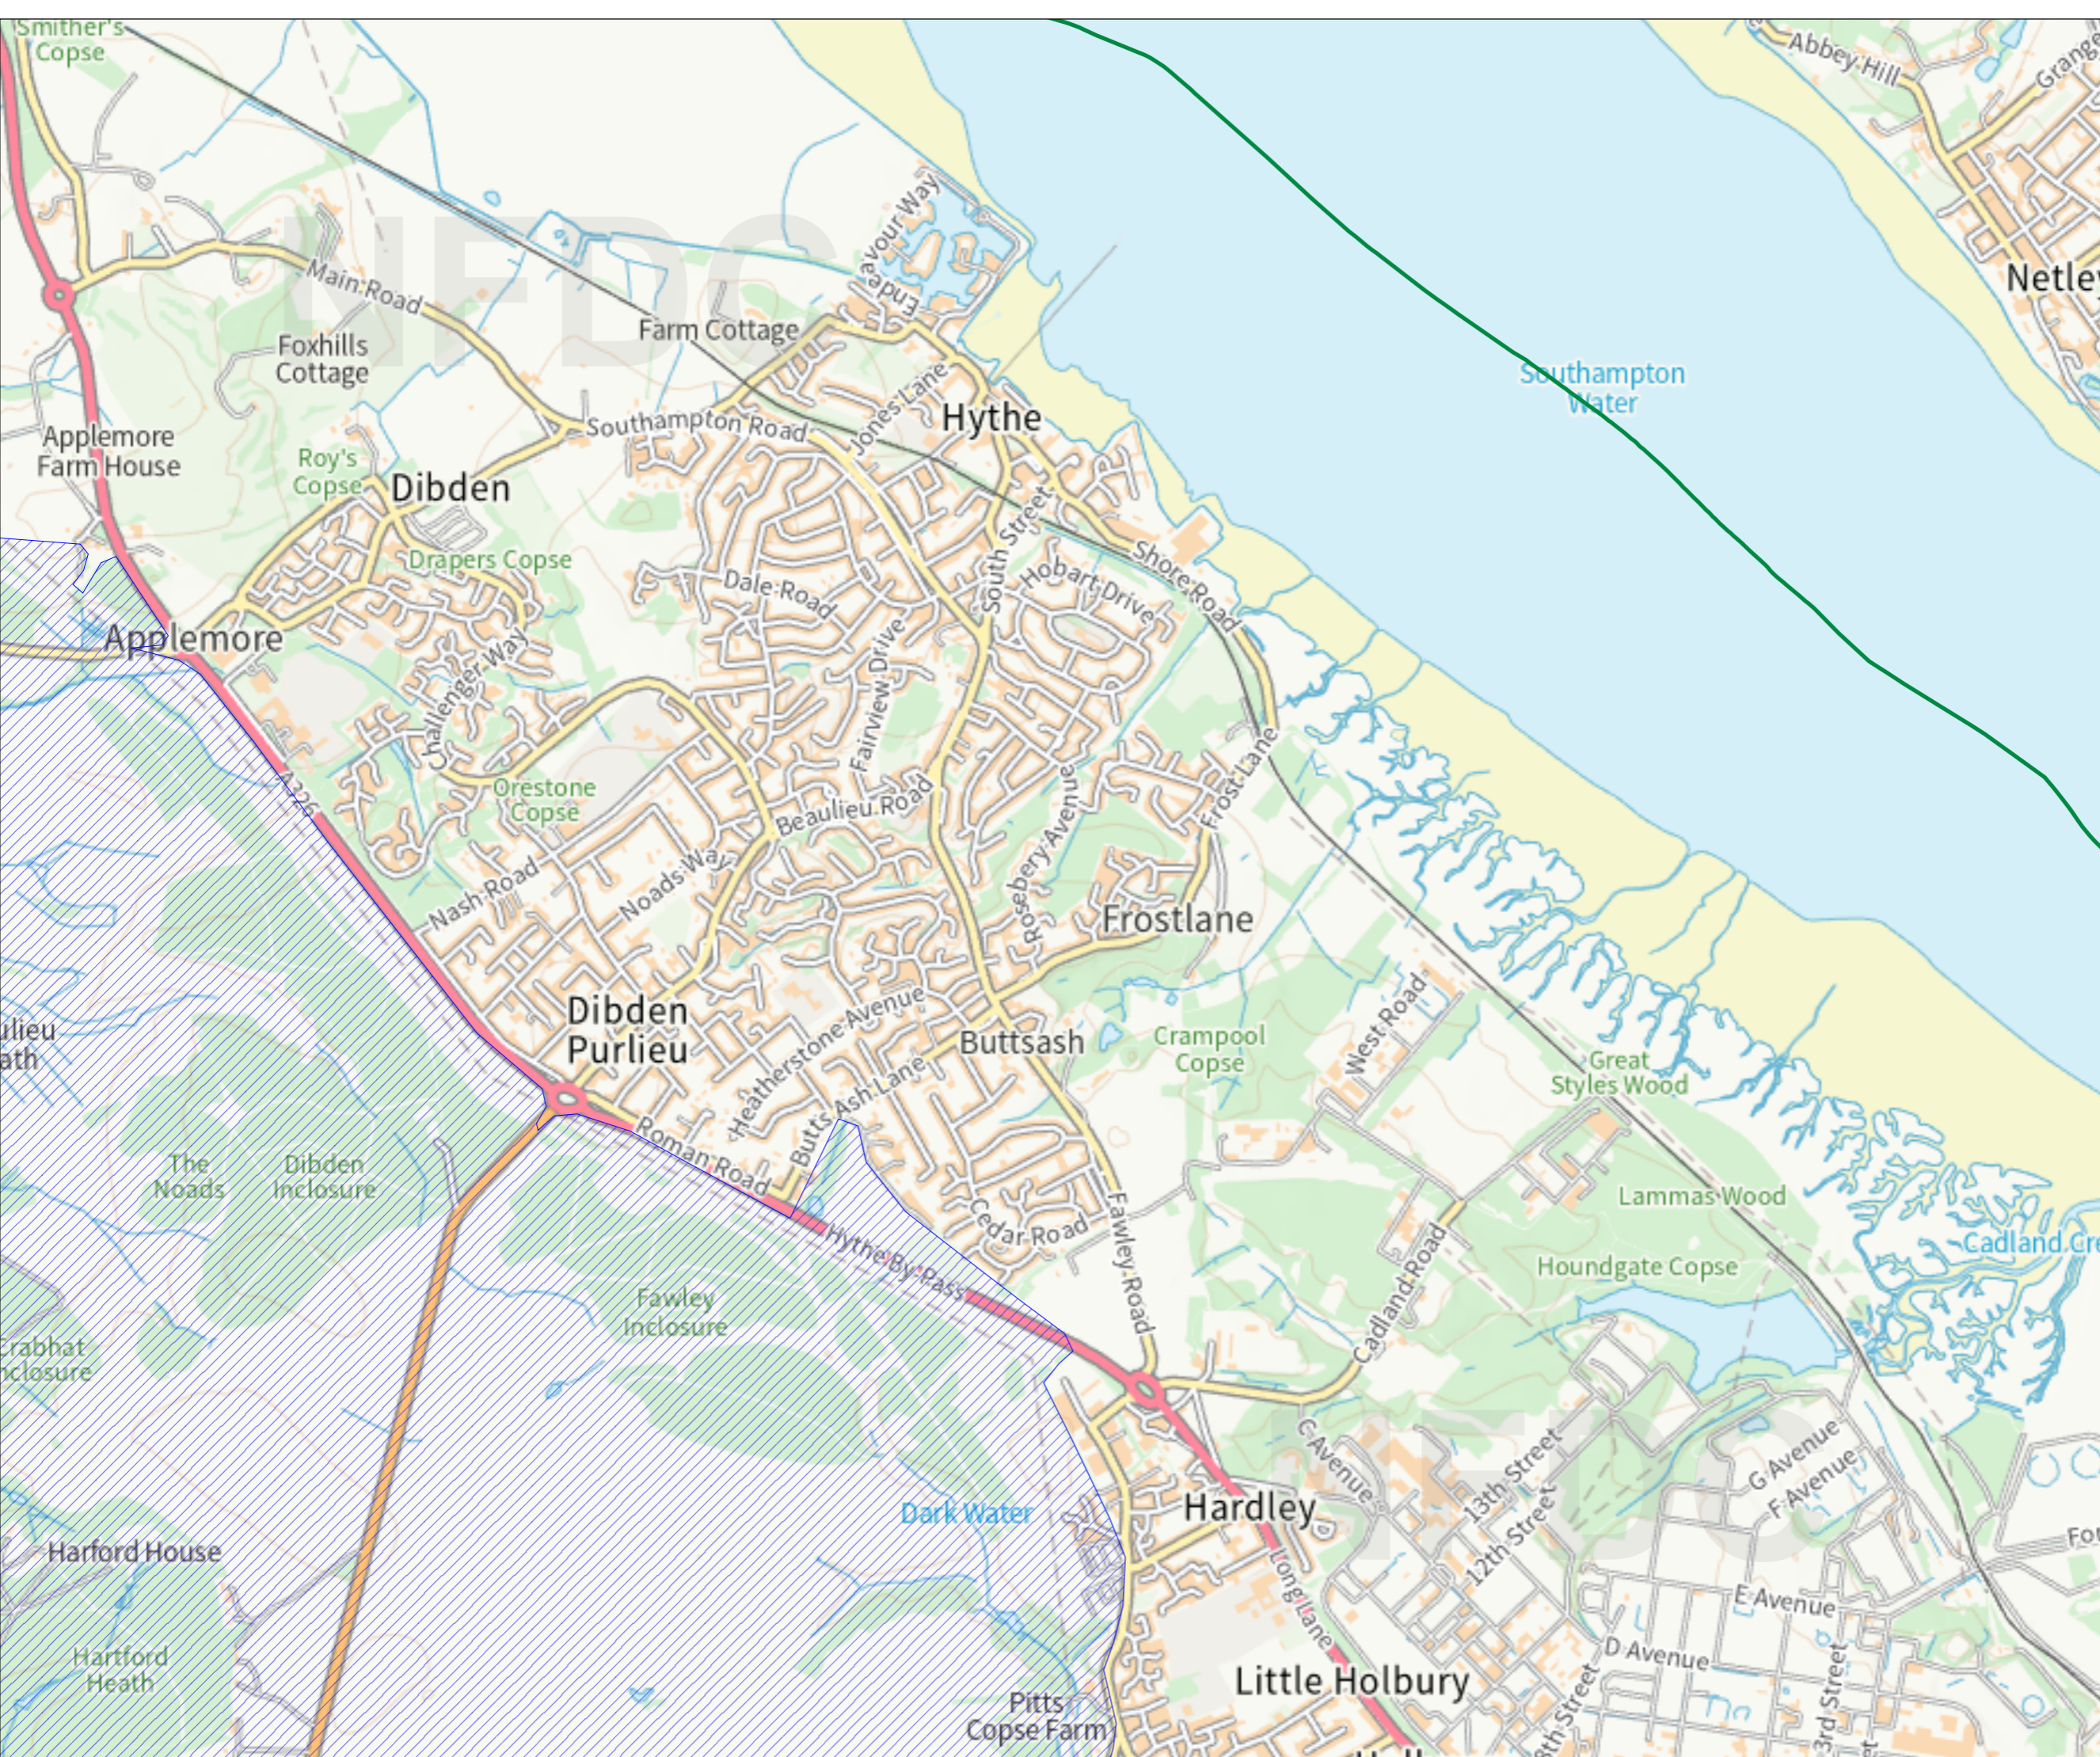

## THE NEW FOREST PUBLIC SPACES PROTECTION ORDER 2022 (NO.2)

-  Restricted Area
-  District Boundary

Sheet: 12

Scale 1:20000

© Crown copyright and database rights 2022  
Ordnance Survey 100026220

THE NEW FOREST  
PUBLIC SPACES PROTECTION  
ORDER 2022 (NO.2)