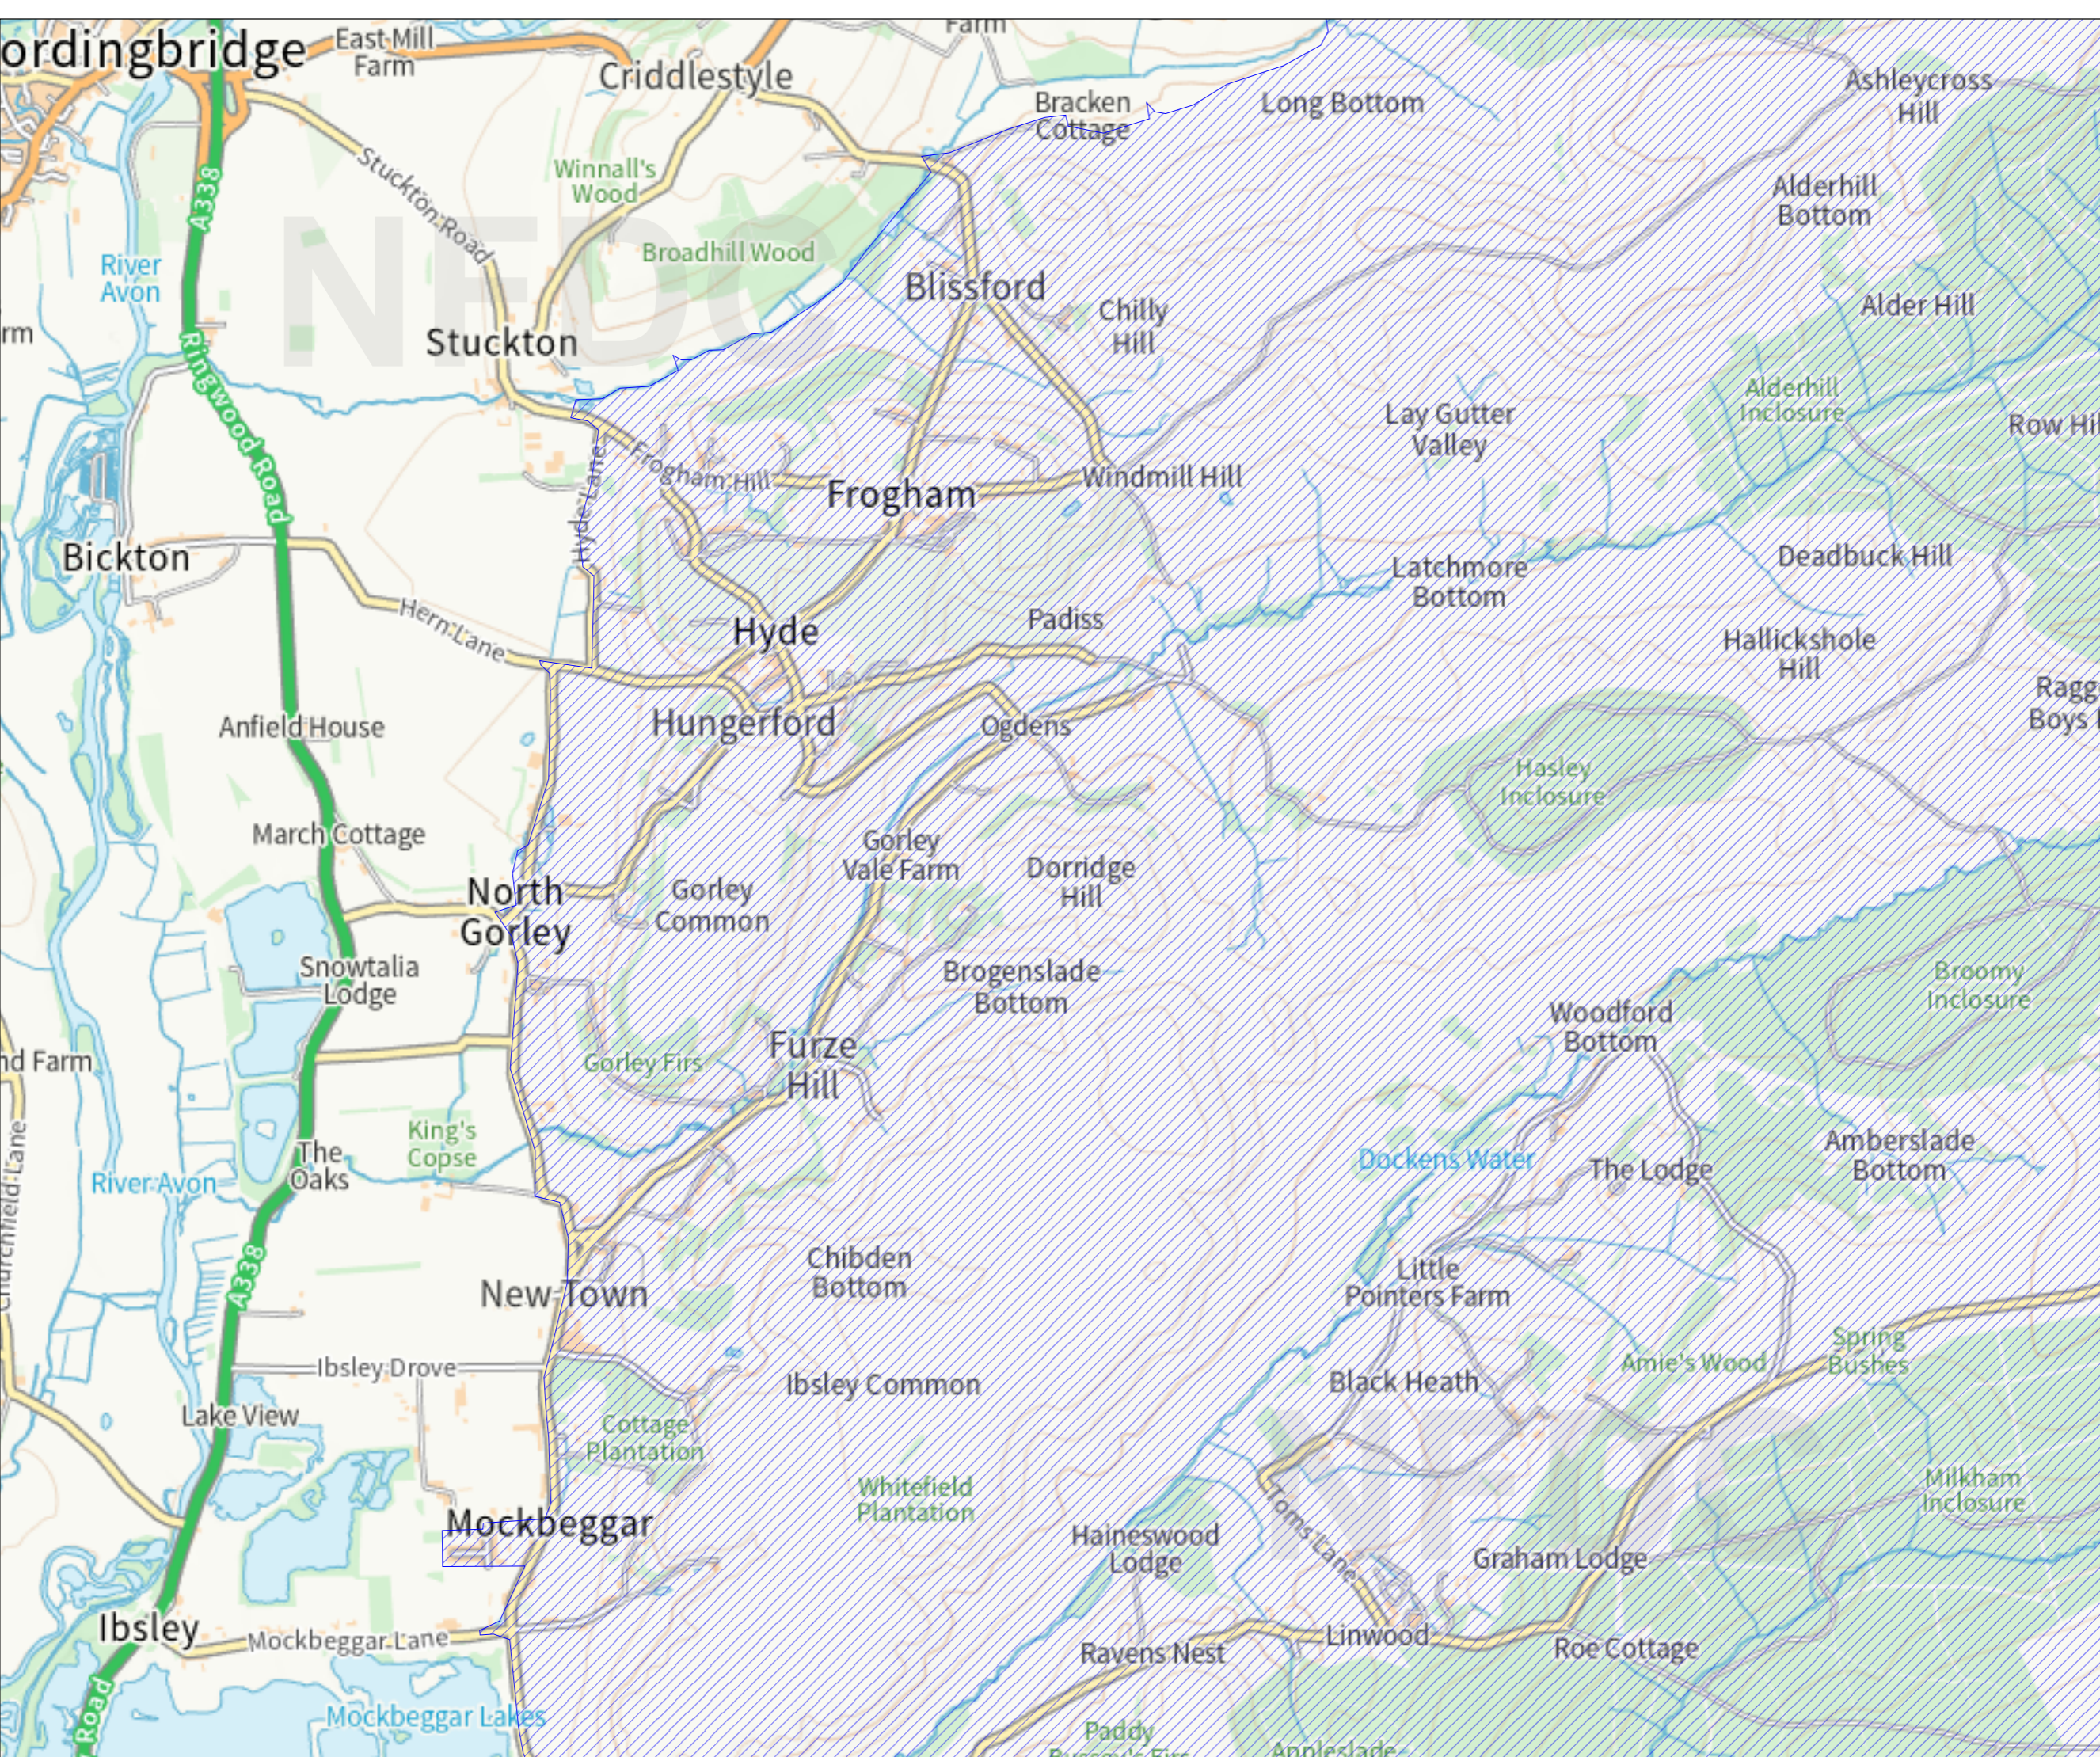

## THE NEW FOREST PUBLIC SPACES PROTECTION ORDER 2022 (NO.2)

-  Restricted Area
-  District Boundary

Sheet: 3

Scale 1:20000

© Crown copyright and database rights 2022  
Ordnance Survey 100026220