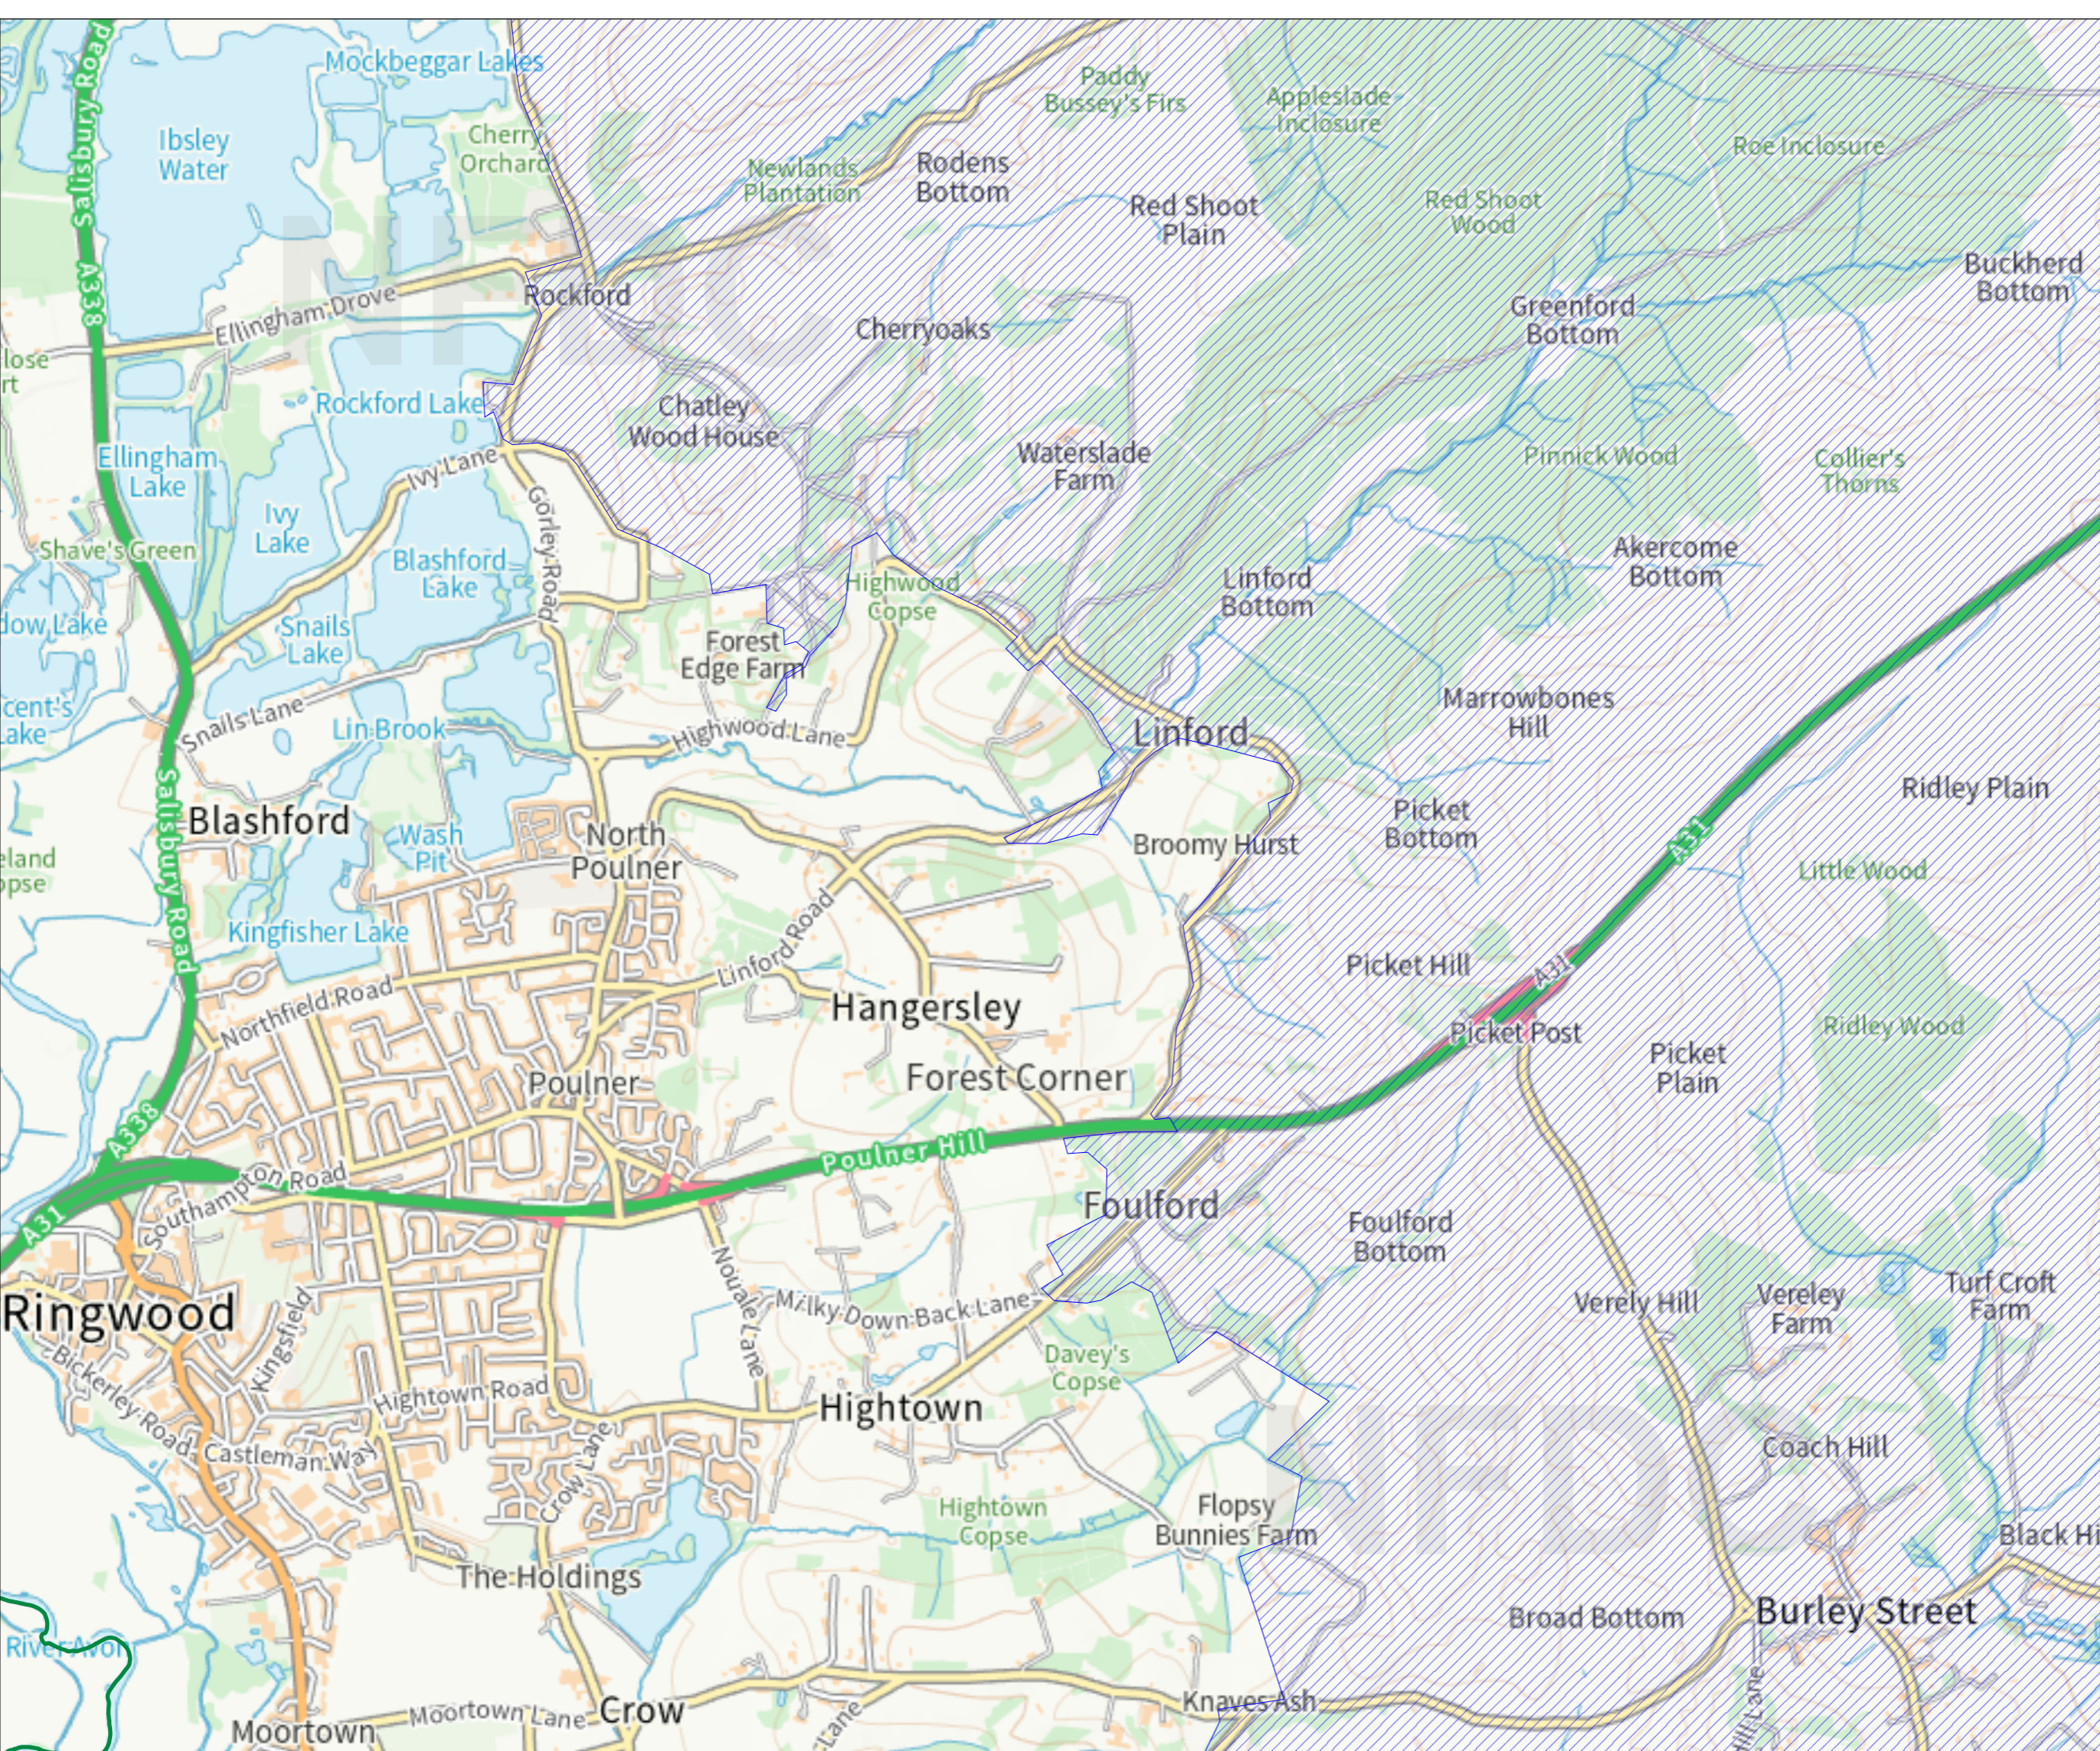

## THE NEW FOREST PUBLIC SPACES PROTECTION ORDER 2022 (NO.2)

-  Restricted Area
-  District Boundary

Sheet: 8

Scale 1:20000

© Crown copyright and database rights 2022  
Ordnance Survey 100026220

THE NEW FOREST  
PUBLIC SPACES PROTECTION  
ORDER 2022 (NO.2)