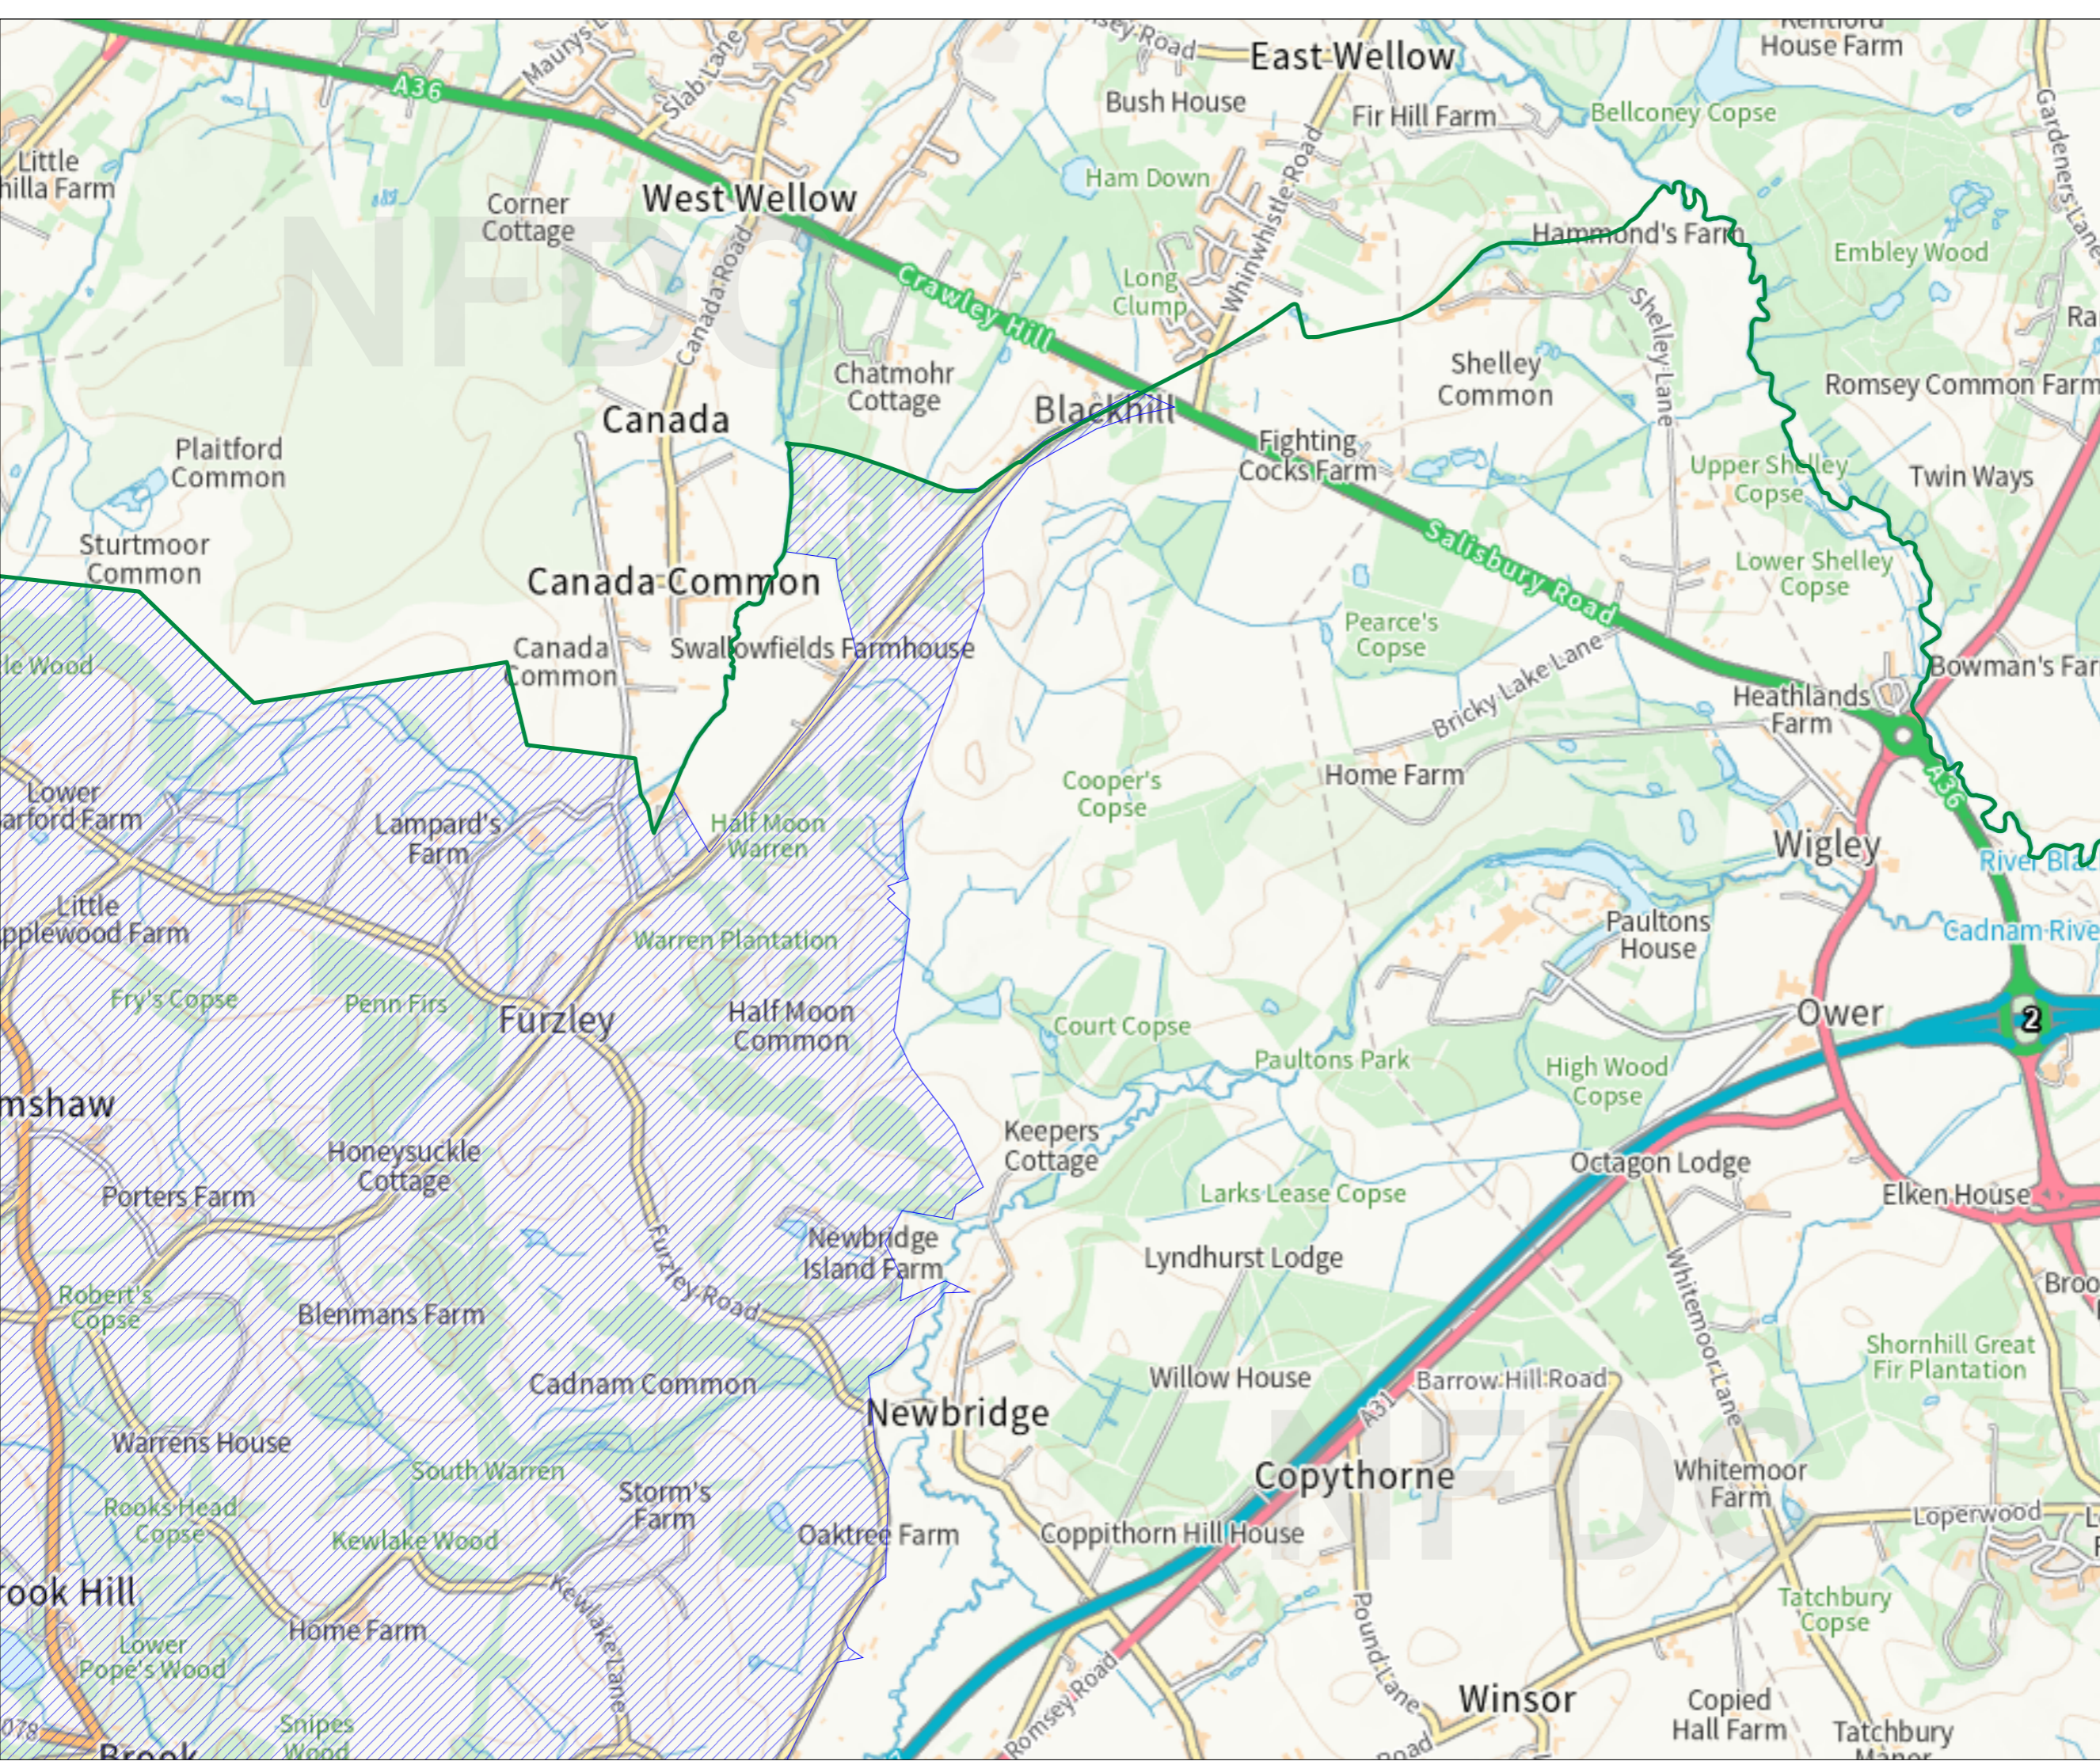

New Forest

DISTRICT COUNCIL

Tel: 023 8028 5000
www.newforest.gov.uk

THE NEW FOREST PUBLIC SPACES PROTECTION ORDER 2022 (NO.2)

- Restricted Area
- District Boundary

Sheet: 3

Scale 1:20000

© Crown copyright and database rights 2022
Ordnance Survey 100026220