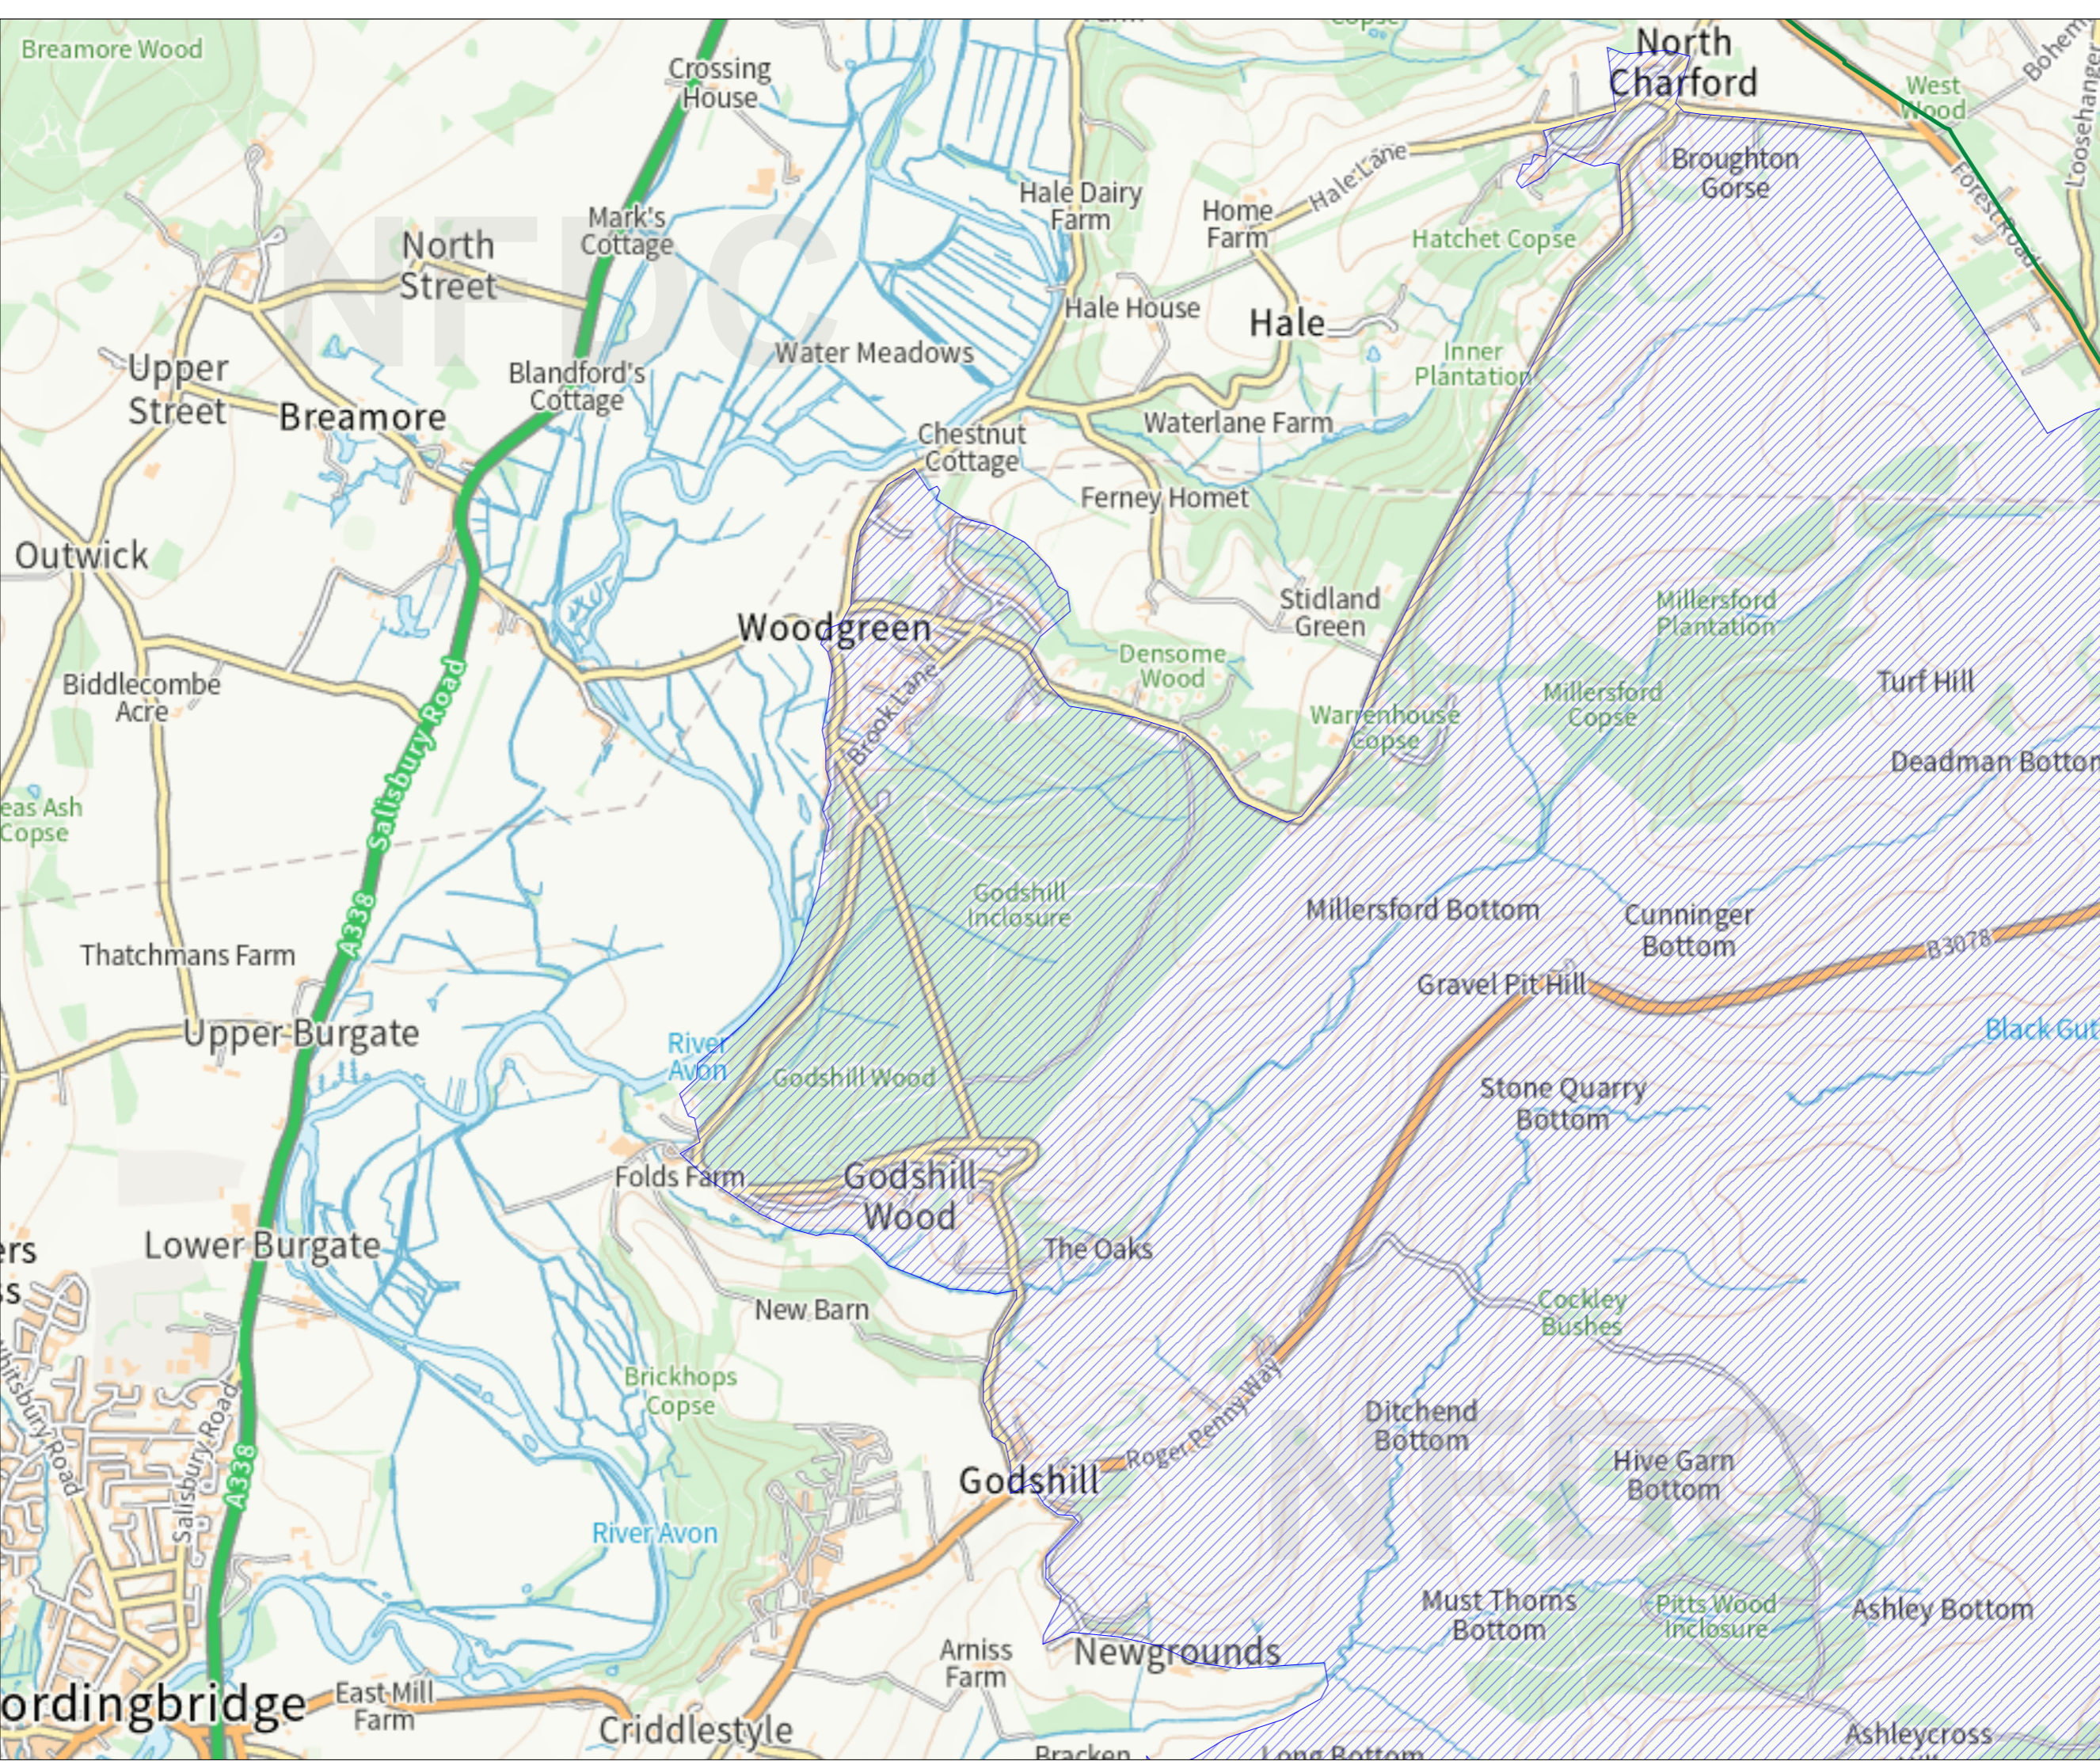

## THE NEW FOREST PUBLIC SPACES PROTECTION ORDER 2022 (NO.2)

-  Restricted Area
-  District Boundary

Sheet: 1

Scale 1:20000

© Crown copyright and database rights 2022  
Ordnance Survey 100026220

THE NEW FOREST  
PUBLIC SPACES PROTECTION  
ORDER 2022 (NO.2)