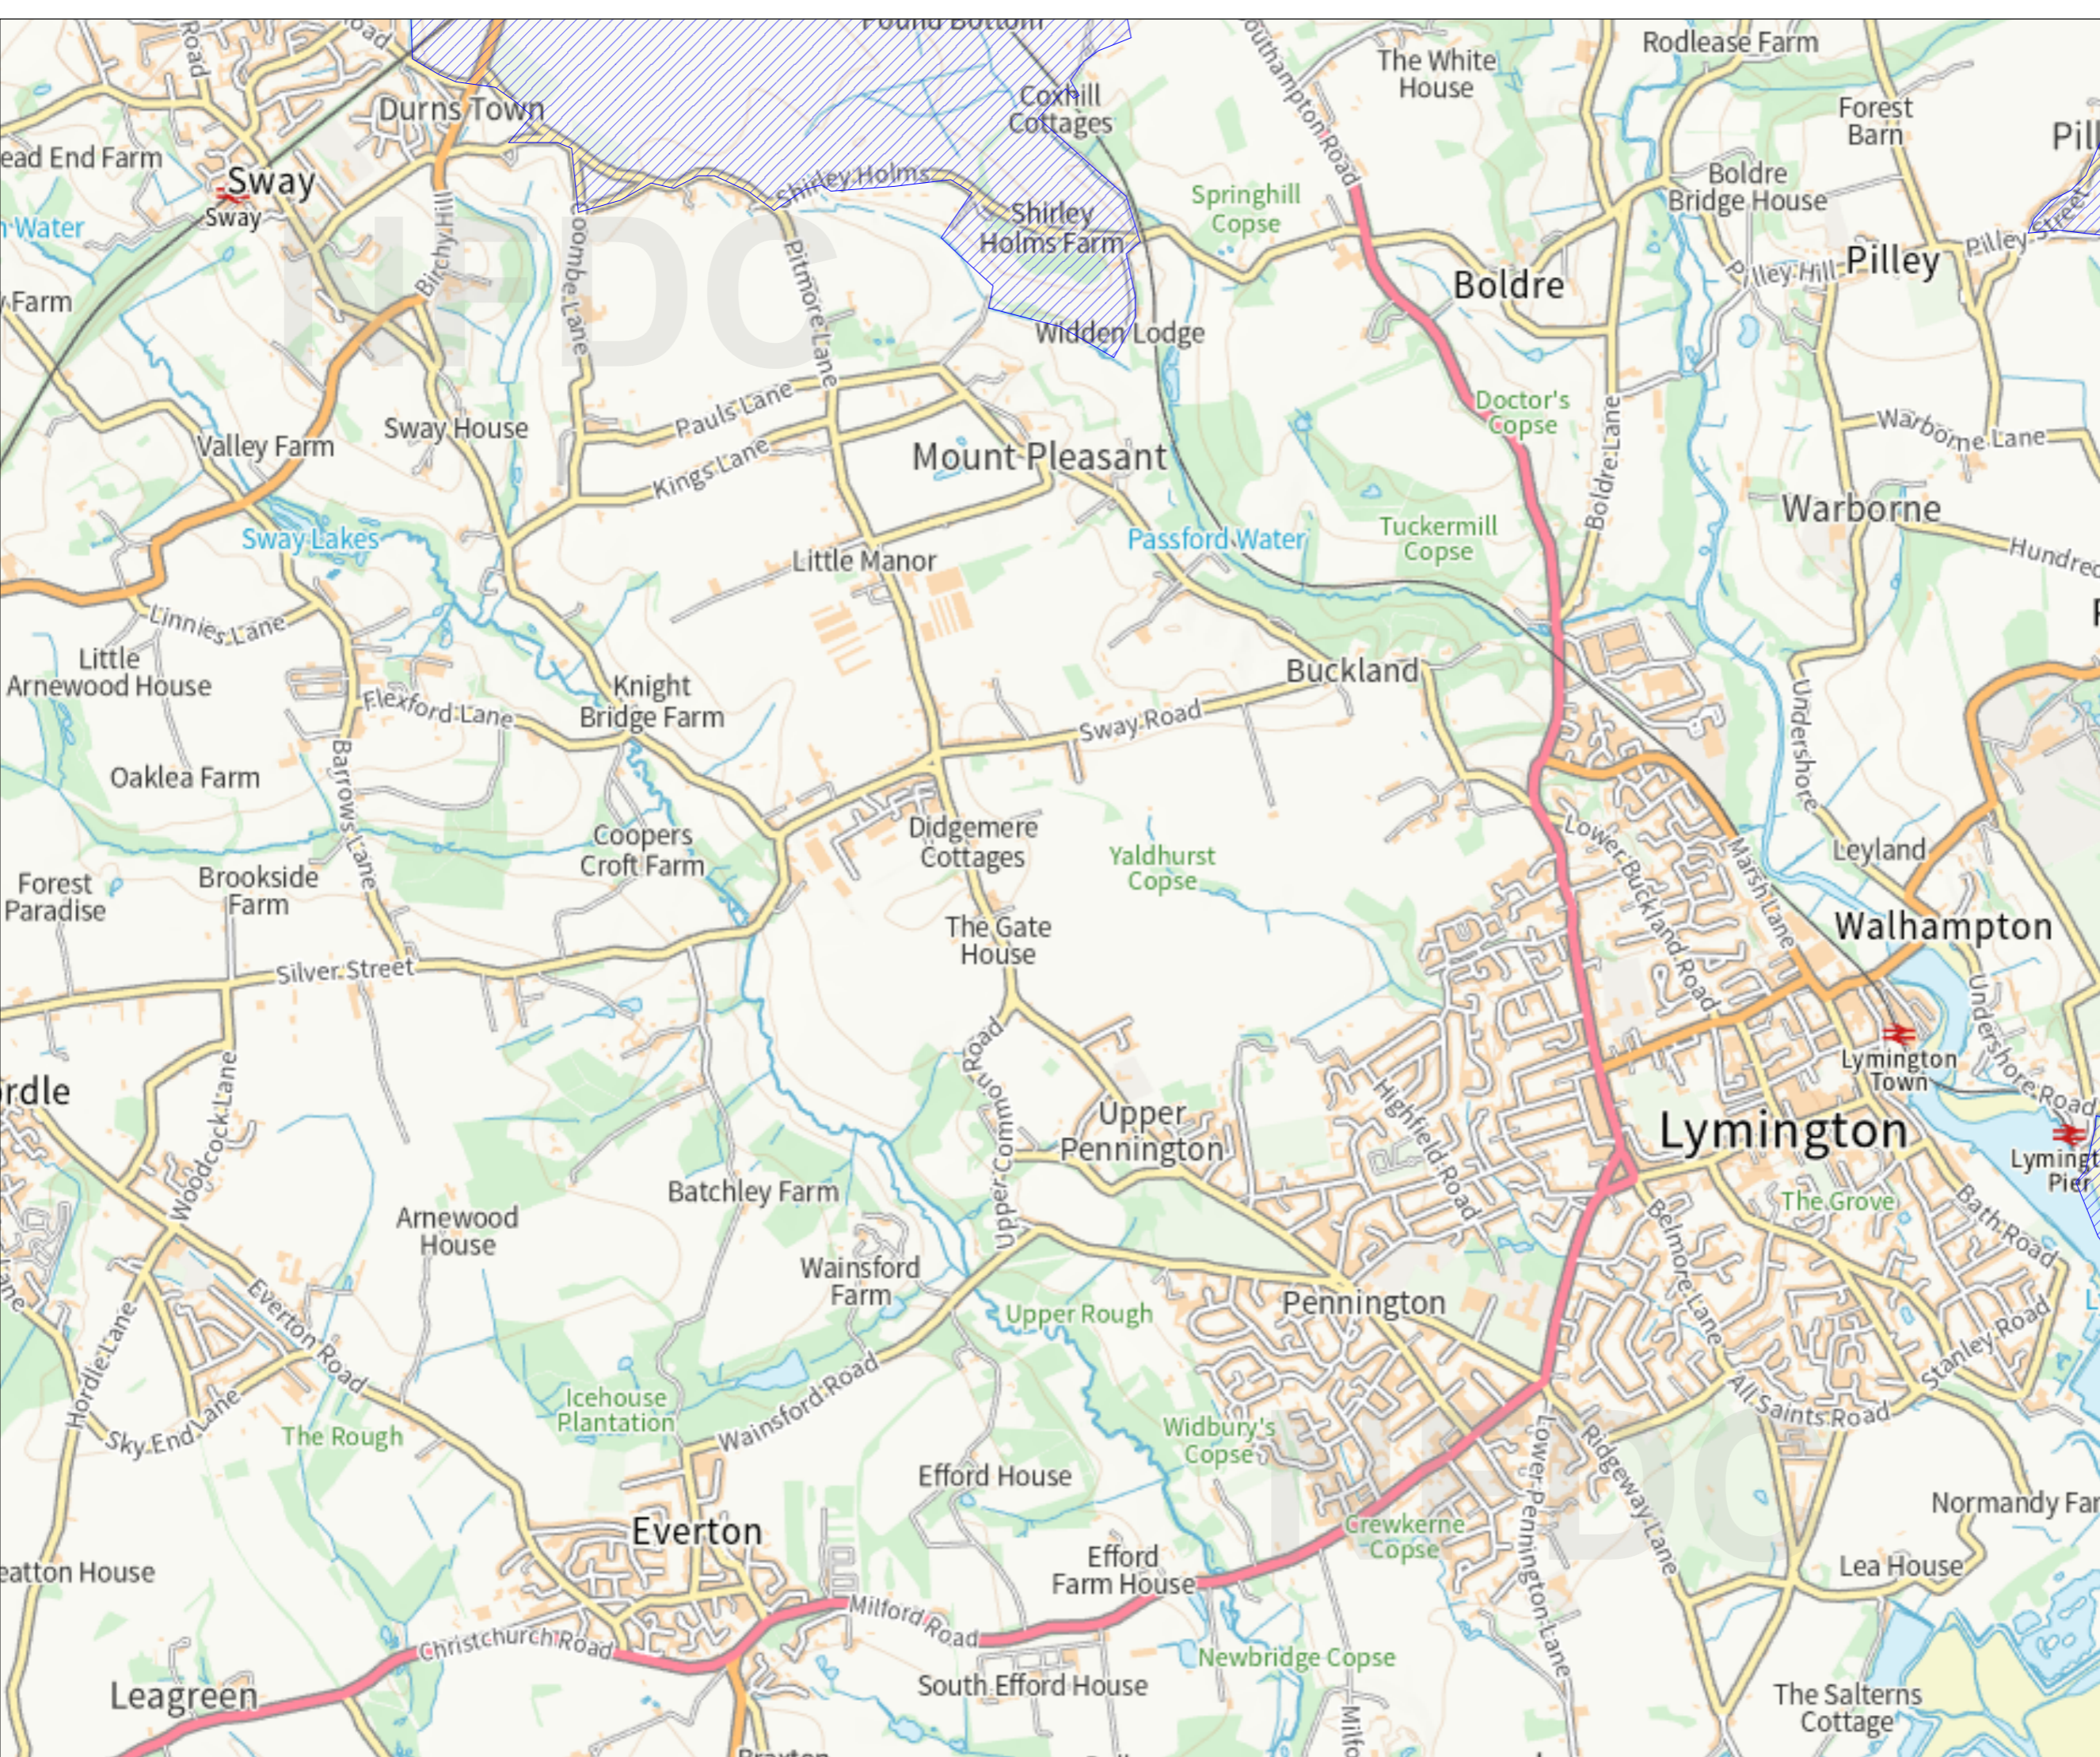

## THE NEW FOREST PUBLIC SPACES PROTECTION ORDER 2022 (NO.2)

-  Restricted Area
-  District Boundary

Sheet: 20

Scale 1:20000

© Crown copyright and database rights 2022  
Ordnance Survey 100026220

New Forest  
DISTRICT COUNCIL