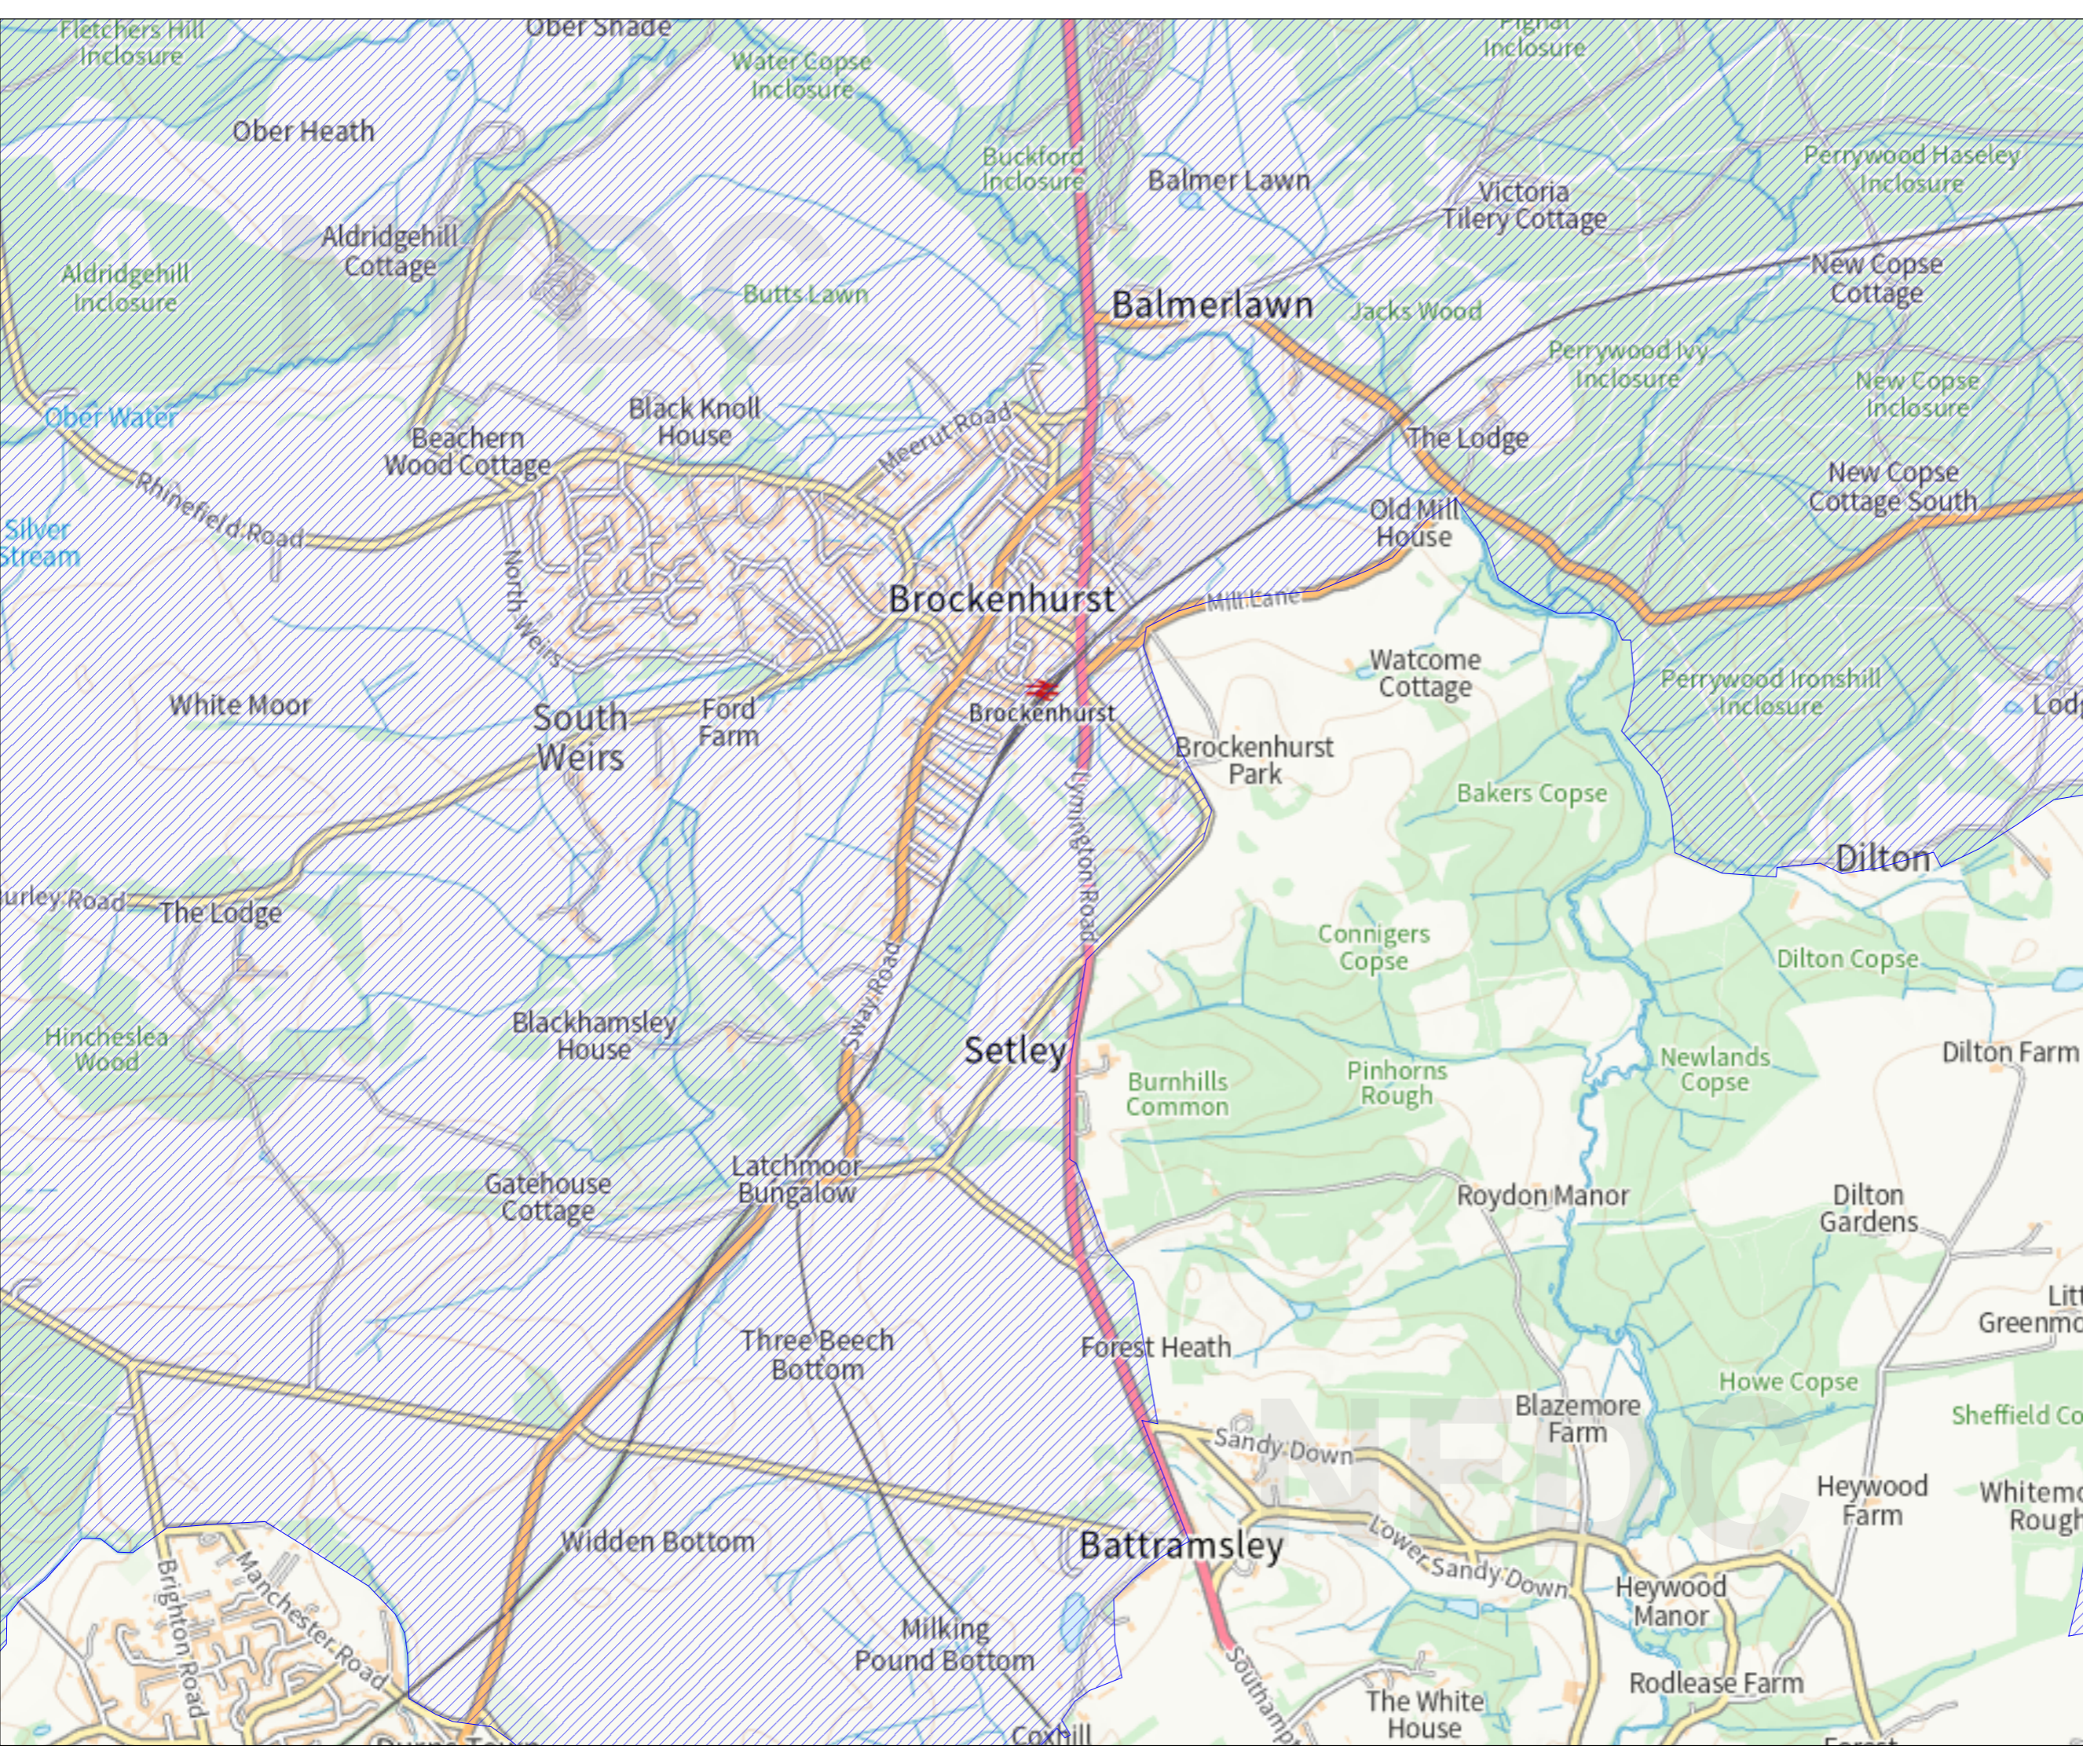

## THE NEW FOREST PUBLIC SPACES PROTECTION ORDER 2022 (NO.2)

-  Restricted Area
-  District Boundary

Sheet: 15

Scale 1:20000

© Crown copyright and database rights 2022  
Ordnance Survey 100026220