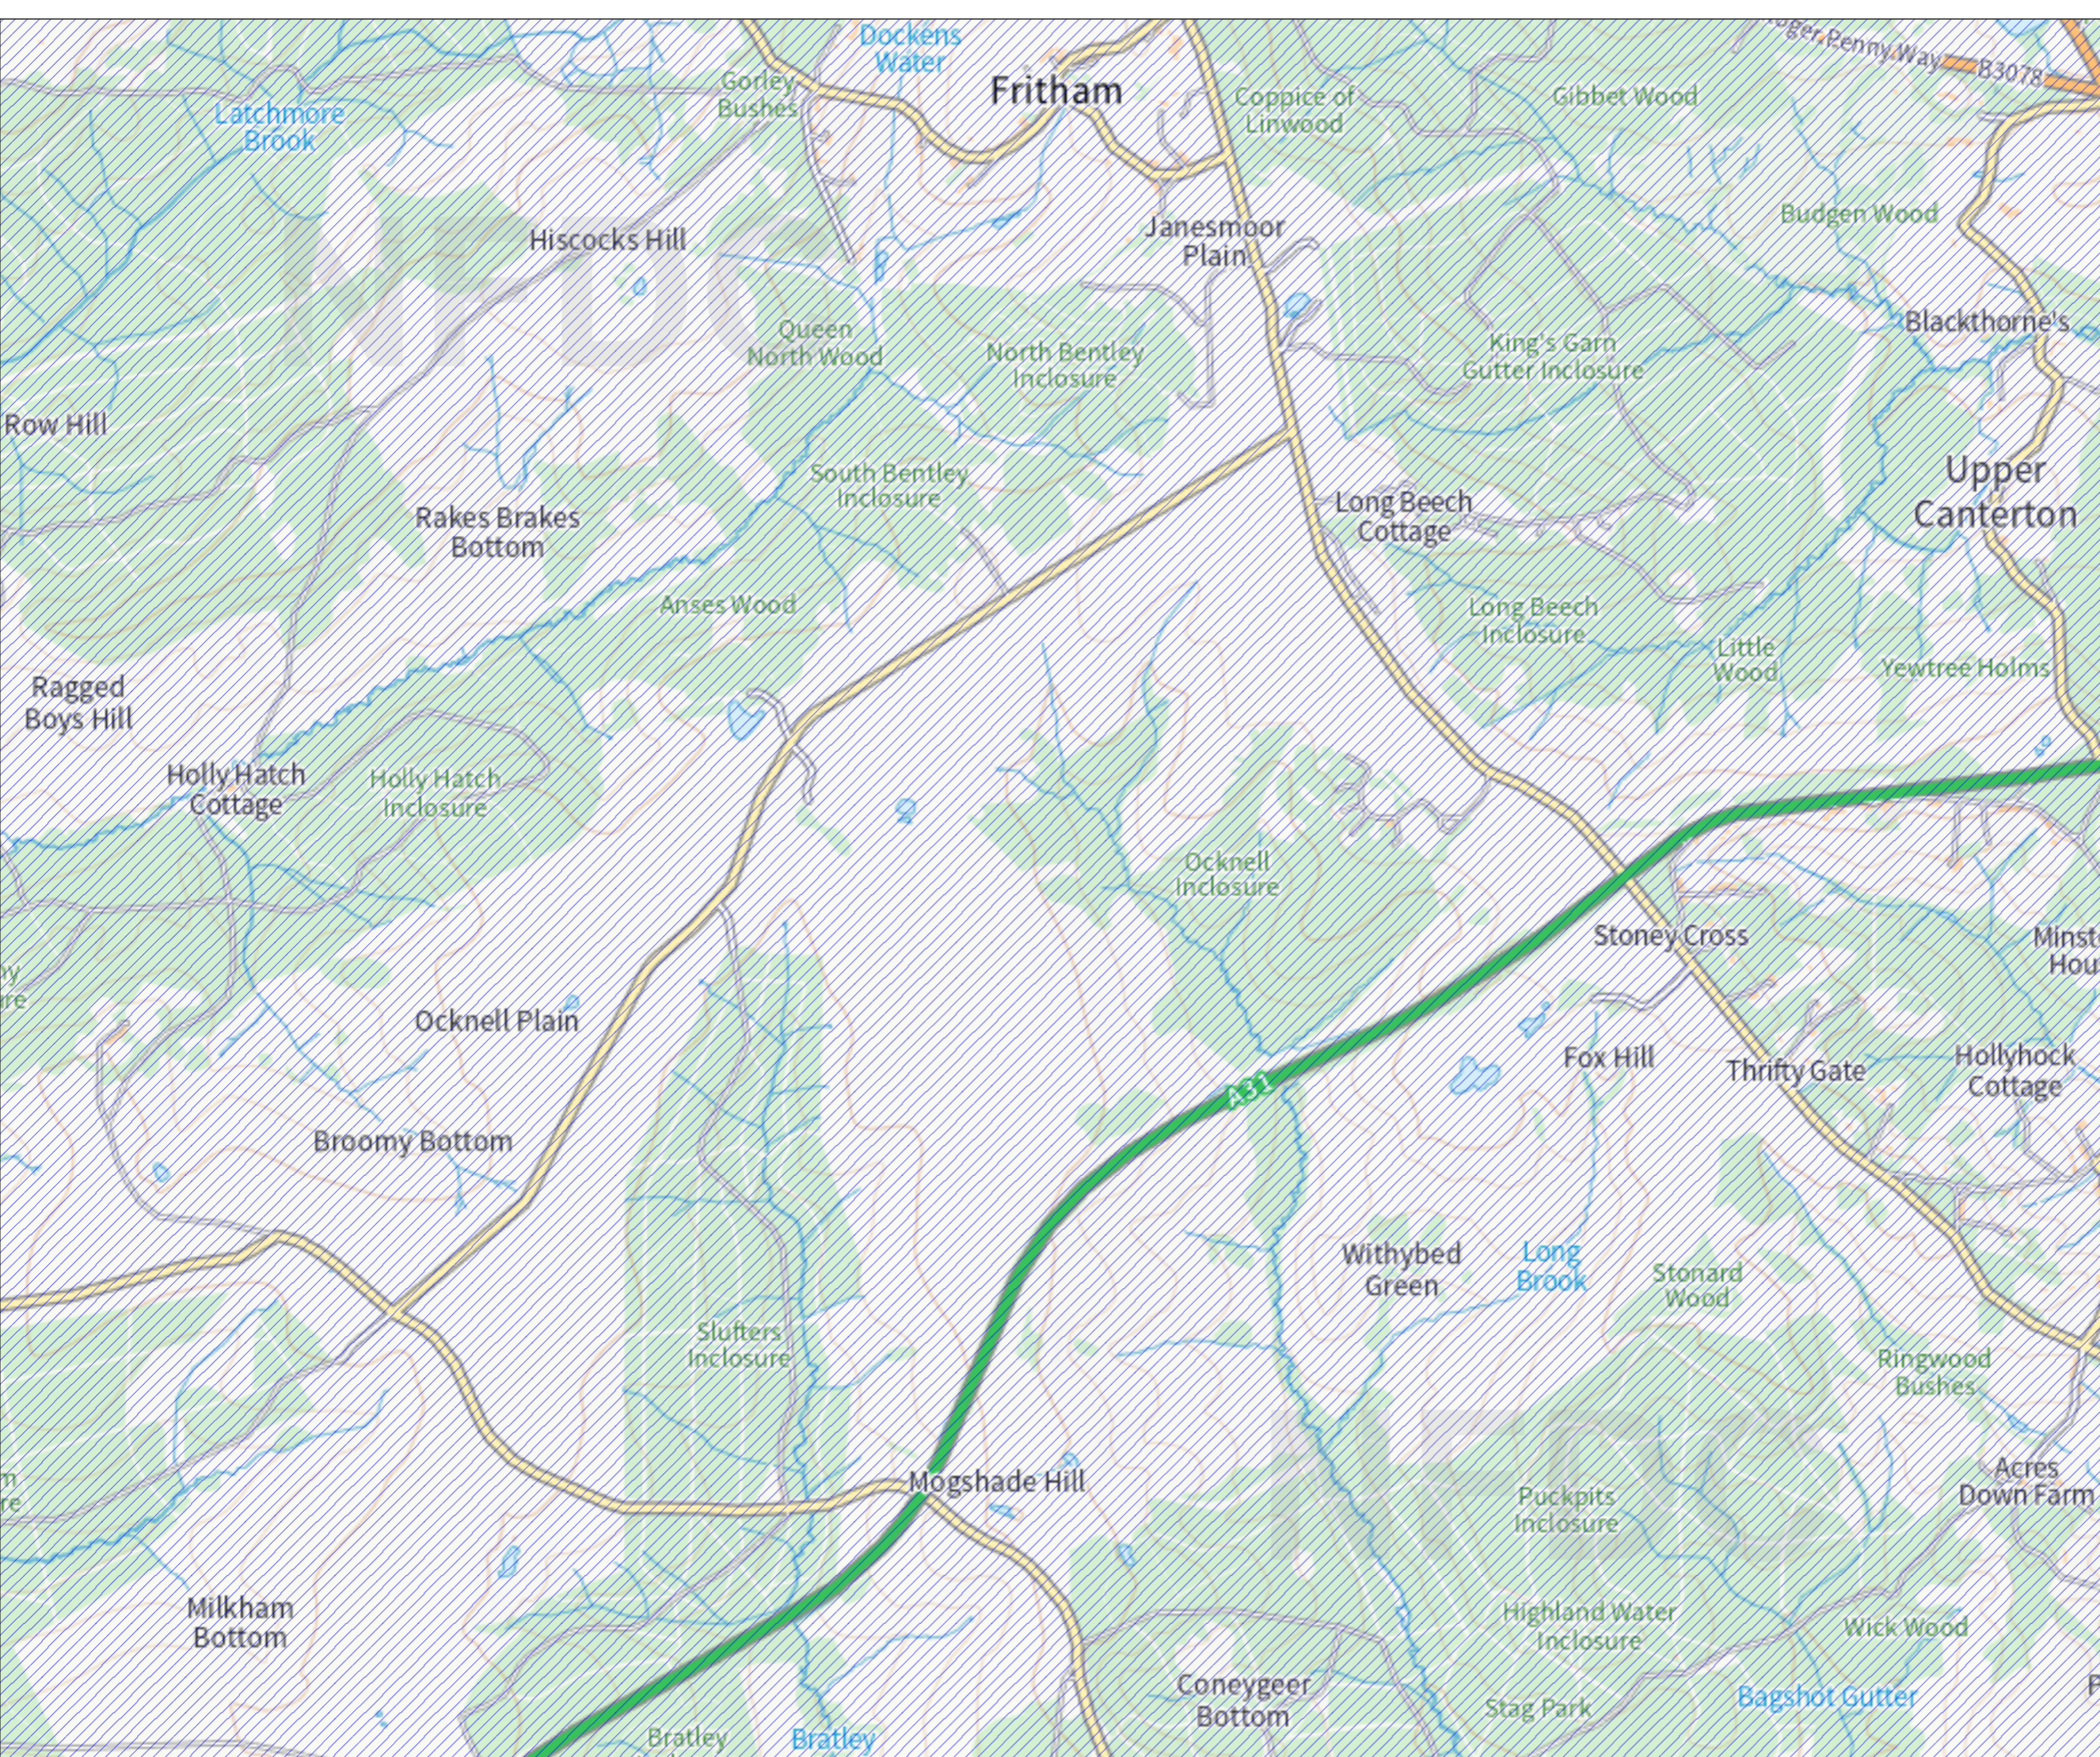

## THE NEW FOREST PUBLIC SPACES PROTECTION ORDER 2022 (NO.2)

-  Restricted Area
-  District Boundary

Sheet: 5

Scale 1:20000

© Crown copyright and database rights 2022  
Ordnance Survey 100026220